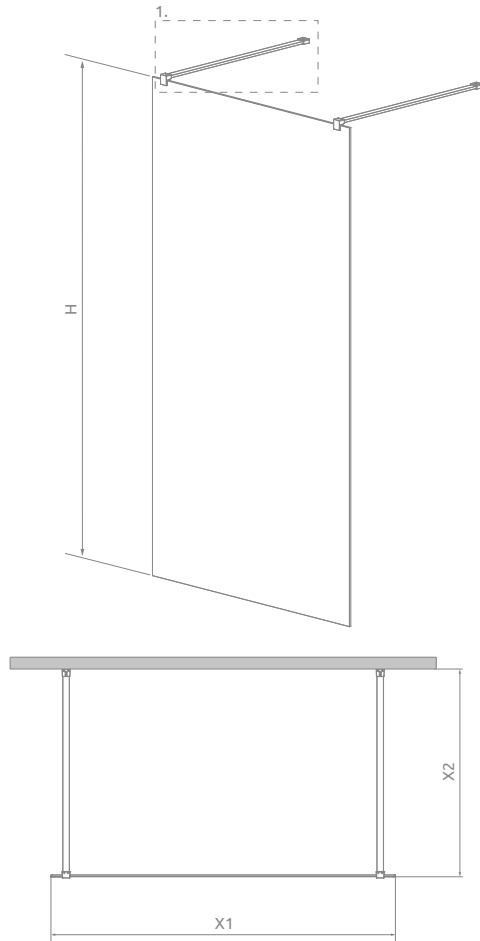

## RYSUNKI TECHNICZNE

\*Modo X

Wariant W3

Wariant W4

Model	X1	X2	H	Wariant
Modo (X/New) Black I (Factory/Frame) 120	1180	max 1200	2000	W3
Modo (X/New) Black I (Factory/Frame) 130	1280	max 1200	2000	W4
Modo (X/New) Black I (Factory/Frame) 140	1380	max 1200	2000	
Modo (X/New) Black I (Factory/Frame) 150	1480	max 1200	2000	
Modo (X/New) Black I (Factory/Frame) 160	1580	max 1200	2000	