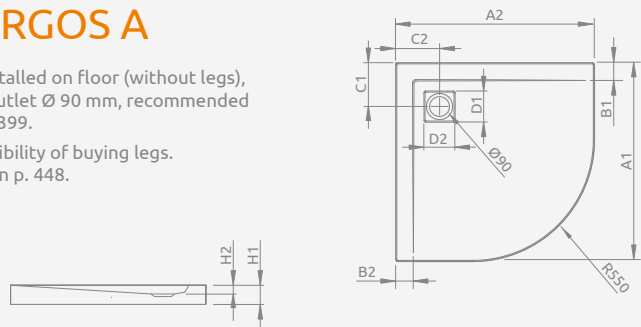

DOROS PLUS A

To be installed on floor (without legs), siphon outlet \varnothing 90 mm, recommended siphons TB90, TB21, TBXS, R500, R580, R583, R510, 690 P, R400 SLIM PLUS, R400W SLIM.

DOROS PLUS A	A1	A2	B1	B2	C1	C2	H1	H2
80×80	800	800	250	250	200	200	40	6
90×90	900	900	350	350	200	200	40	6

ARGOS A

To be installed on floor (without legs), siphon outlet \varnothing 90 mm, recommended siphon R399.

The possibility of buying legs. Details on p. 448.

ARGOS A	A1	A2	B1	B2	C1	C2	D1	D2	H1	H2
90×90	900	900	80	80	200	200	135	135	55	20
100×100	1000	1000	80	80	200	200	135	135	55	20