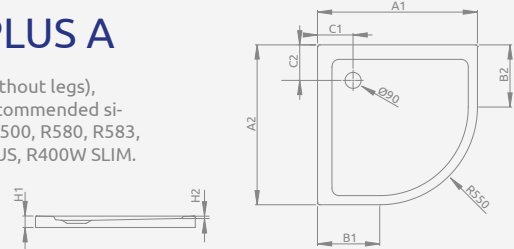

DOROS PLUS A

To be installed on floor (without legs), siphon outlet $\varnothing$ 90 mm, recommended siphons TB90, TB21, TBXS, R500, R580, R583, R510, 690 P, R400 SLIM PLUS, R400W SLIM.