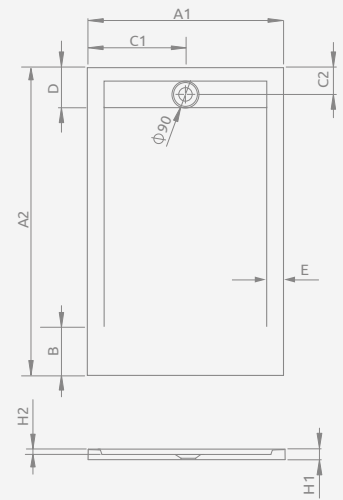

Black

Model	White Art. No.	Cemento Art. No.	Anthracite Art. No.	Black Art. No.
TEOS F 90x80	HTF9080-04	HTF9080-74	HTF9080-64	HTF9080-54
TEOS F 100x70	HTF10070-04	HTF10070-74	HTF10070-64	HTF10070-54
TEOS F 100x80	HTF10080-04	HTF10080-74	HTF10080-64	HTF10080-54
TEOS F 100x90	HTF10090-04	HTF10090-74	HTF10090-64	HTF10090-54
TEOS F 110x80	HTF11080-04	HTF11080-74	HTF11080-64	HTF11080-54
TEOS F 110x90	HTF11090-04	HTF11090-74	HTF11090-64	HTF11090-54
TEOS F 120x70	HTF12070-04	HTF12070-74	HTF12070-64	HTF12070-54
TEOS F 120x80	HTF12080-04	HTF12080-74	HTF12080-64	HTF12080-54
TEOS F 120x90	HTF12090-04	HTF12090-74	HTF12090-64	HTF12090-54
TEOS F 120x100	HTF120100-04	HTF120100-74	HTF120100-64	HTF120100-54
TEOS F 130x80	HTF13080-04	HTF13080-74	HTF13080-64	HTF13080-54
TEOS F 130x90	HTF13090-04	HTF13090-74	HTF13090-64	HTF13090-54
TEOS F 140x70	HTF14070-04	HTF14070-74	HTF14070-64	HTF14070-54
TEOS F 140x80	HTF14080-04	HTF14080-74	HTF14080-64	HTF14080-54
TEOS F 140x90	HTF14090-04	HTF14090-74	HTF14090-64	HTF14090-54
TEOS F 140x100	HTF140100-04	HTF140100-74	HTF140100-64	HTF140100-54
TEOS F 150x80	HTF15080-04	HTF15080-74	HTF15080-64	HTF15080-54
TEOS F 150x90	HTF15090-04	HTF15090-74	HTF15090-64	HTF15090-54
TEOS F 160x70	HTF16070-04	HTF16070-74	HTF16070-64	HTF16070-54
TEOS F 160x80	HTF16080-04	HTF16080-74	HTF16080-64	HTF16080-54
TEOS F 160x90	HTF16090-04	HTF16090-74	HTF16090-64	HTF16090-54
TEOS F 160x100	HTF160100-04	HTF160100-74	HTF160100-64	HTF160100-54
TEOS F 180x70	HTF18070-04	HTF18070-74	HTF18070-64	HTF18070-54
TEOS F 180x80	HTF18080-04	HTF18080-74	HTF18080-64	HTF18080-54
TEOS F 180x90	HTF18090-04	HTF18090-74	HTF18090-64	HTF18090-54
TEOS F 180x100	HTF180100-04	HTF180100-74	HTF180100-64	HTF180100-54
TEOS F 210x70	HTF21070-04	HTF21070-74	HTF21070-64	HTF21070-54
TEOS F 210x80	HTF21080-04	HTF21080-74	HTF21080-64	HTF21080-54
TEOS F 210x90	HTF21090-04	HTF21090-74	HTF21090-64	HTF21090-54
TEOS F 210x100	HTF210100-04	HTF210100-74	HTF210100-64	HTF210100-54

■ flat shower trays with poliuretano base
■ acrylic shower trays
Dimensions are given in mm.