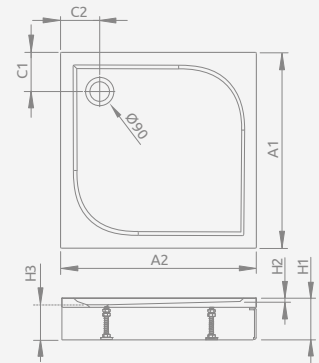

Model	Art. No.
DELOS C 80x80	SDC0808-01
DELOS C 90x90	SDC0909-01
DELOS C 100x100	SDC1010-01

DELOS C

To be installed on floor (without legs), siphon outlet \varnothing 90 mm, recommended siphons TB90, TB21, TBXS, R500, R580, R583, R510, R400 SLIM PLUS, R400W SLIM, 690 P.

The possibility of buying legs. Details on p. 448.

DELOS C	A1	A2	C1	C2	H1	H2
80x80	800	800	180	180	45	12
90x90	900	900	180	180	50	12
100x100	1000	1000	180	180	55	12

Model	Art. No.
DELOS C + panel 80x80	4C88170-03
DELOS C + panel 90x90	4C99170-03
DELOS C + panel 100x100	4C11170-03

DELOS C with front panel

Shower tray with a removable panel, siphon outlet \varnothing 90 mm, installing legs included, recommended siphons TB90, TB21, TBXS, R500, R580, R583, R510, 690 P, R400 SLIM PLUS, R400W SLIM.

DELOS C + panel	A1	A2	C1	C2	H1	H2	H3
80x80	800	800	180	180	145	12	94
90x90	900	900	180	180	145	12	94
100x100	1000	1000	180	180	155	12	94

Model	Art. No.
ARGOS C 80x80	4AC88-01
ARGOS C 90x90	4AC99-01
ARGOS C 100x100	4AC1010-01