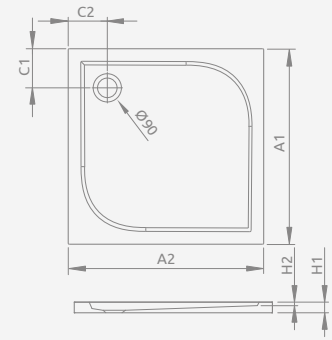

Model	Art. No.
DELOS C 80x80	SDC0808-01
DELOS C 90x90	SDC0909-01
DELOS C 100x100	SDC1010-01

DELOS C

To be installed on floor (without legs), siphon outlet \varnothing 90 mm, recommended siphons TB90, TB21, TBXS, R500, R580, R583, R510, R400 SLIM PLUS, R400W SLIM, 690 P.

The possibility of buying legs. Details on p. 448.

DELOS C	A1	A2	C1	C2	H1	H2
80x80	800	800	180	180	45	12
90x90	900	900	180	180	50	12
100x100	1000	1000	180	180	55	12

Model	Art. No.
DELOS C + panel 80x80	4C88170-03
DELOS C + panel 90x90	4C99170-03
DELOS C + panel 100x100	4C11170-03

DELOS C with front panel

Shower tray with a removable panel, siphon outlet \varnothing 90 mm, installing legs included, recommended siphons TB90, TB21, TBXS, R500, R580, R583, R510, 690 P, R400 SLIM PLUS, R400W SLIM.

RODOS C	A1	A2	C1	C2	H1	H2	H3
80x80	800	800	165	165	165	30	90
90x90	900	900	210	210	165	30	90