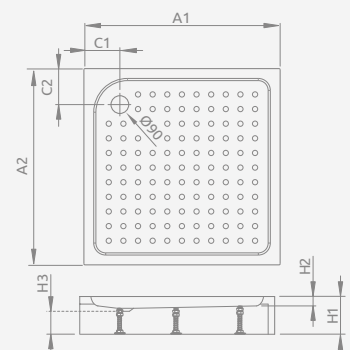

DELOS C + panel	A1	A2	C1	C2	H1	H2	H3
80x80	800	800	180	180	145	12	94
90x90	900	900	180	180	145	12	94
100x100	1000	1000	180	180	155	12	94

Model	Art. No.
ARGOS C 80x80	4AC88-01
ARGOS C 90x90	4AC99-01
ARGOS C 100x100	4AC1010-01

ARGOS C

To be installed on floor (without legs), siphon outlet \varnothing 90 mm, recommended siphone R399.

The possibility of buying legs. Details on p. 448.

ARGOS C	A1	A2	B1	B2	C1	C2	D1	D2	H1	H2
80x80	800	800	80	80	200	200	135	135	55	20
90x90	900	900	80	80	200	200	135	135	55	20
100x100	1000	1000	80	80	200	200	135	135	55	20

Model	Art. No.
RODOS C Compact 80x80	4K88155-04
RODOS C Compact 90x90	4K99155-04

RODOS C Compact

Shower tray with an integrated panel, siphon outlet \varnothing 90 mm, installing legs included, recommended siphons TB90, TB21, TBXS, 690 P, R500, R510, R580, R583, R400 SLIM PLUS, R400W SLIM.

RODOS C	A1	A2	C1	C2	H1	H2	H3
80x80	800	800	165	165	165	30	90
90x90	900	900	210	210	165	30	90