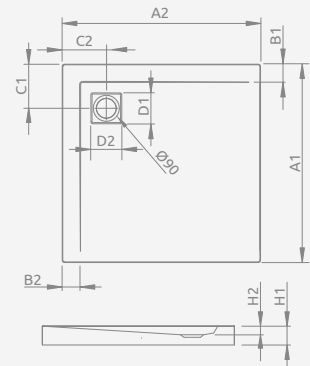

The possibility of buying legs. Details on p. 448.

DELOS C	A1	A2	C1	C2	H1	H2
80x80	800	800	180	180	45	12
90x90	900	900	180	180	50	12
100x100	1000	1000	180	180	55	12

Model	Art. No.
DELOS C + panel 80x80	4C88170-03
DELOS C + panel 90x90	4C99170-03
DELOS C + panel 100x100	4C11170-03

DELOS C with front panel

Shower tray with a removable panel, siphon outlet \varnothing 90 mm, installing legs included, recommended siphons TB90, TB21, TBXS, R500, R580, R583, R510, 690 P, R400 SLIM PLUS, R400W SLIM.

DELOS C + panel	A1	A2	C1	C2	H1	H2	H3
80x80	800	800	180	180	145	12	94
90x90	900	900	180	180	145	12	94
100x100	1000	1000	180	180	155	12	94

Model	Art. No.
ARGOS C 80x80	4AC88-01
ARGOS C 90x90	4AC99-01
ARGOS C 100x100	4AC1010-01

ARGOS C

To be installed on floor (without legs), siphon outlet \varnothing 90 mm, recommended siphone R399.

The possibility of buying legs. Details on p. 448.

ARGOS C	A1	A2	B1	B2	C1	C2	D1	D2	H1	H2
80x80	800	800	80	80	200	200	135	135	55	20
90x90	900	900	80	80	200	200	135	135	55	20
100x100	1000	1000	80	80	200	200	135	135	55	20