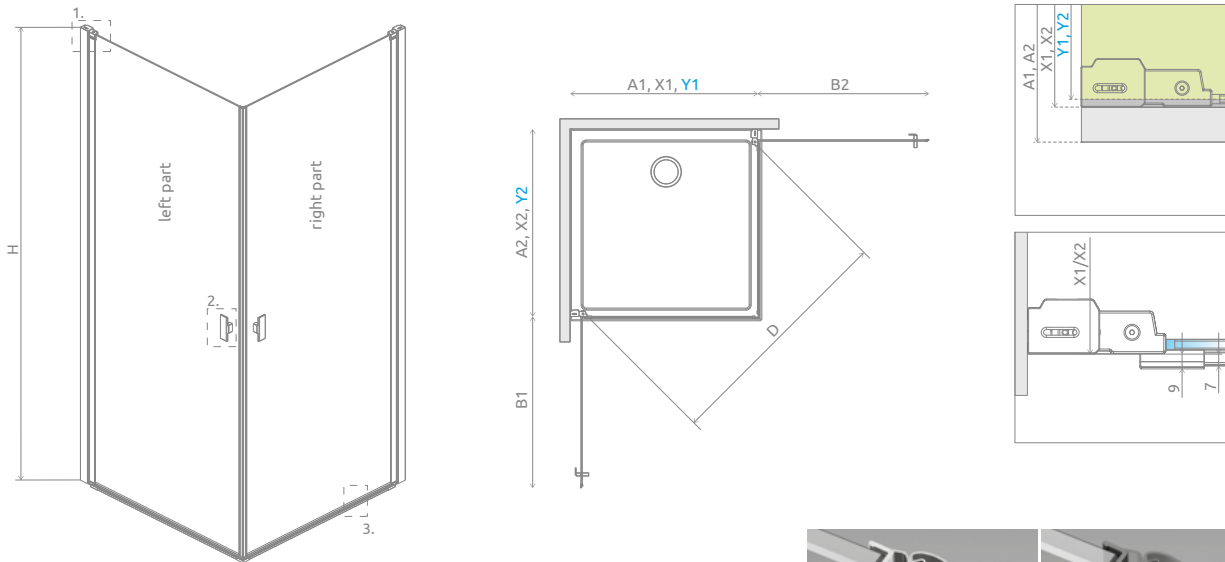

TECHNICAL DRAWINGS

* Nes 8