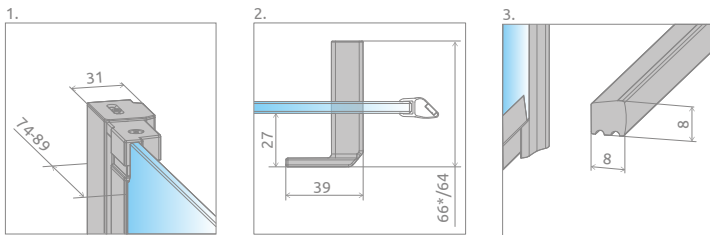

TECHNICAL DRAWINGS

* Nes 8