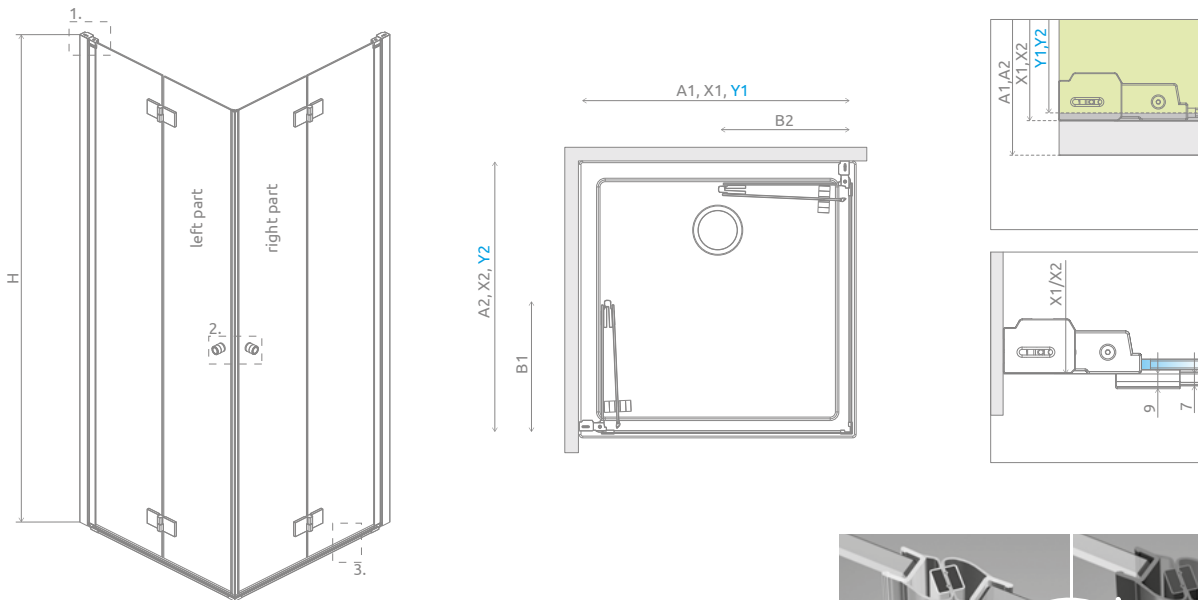

TECHNICAL DRAWINGS

*Nes 8