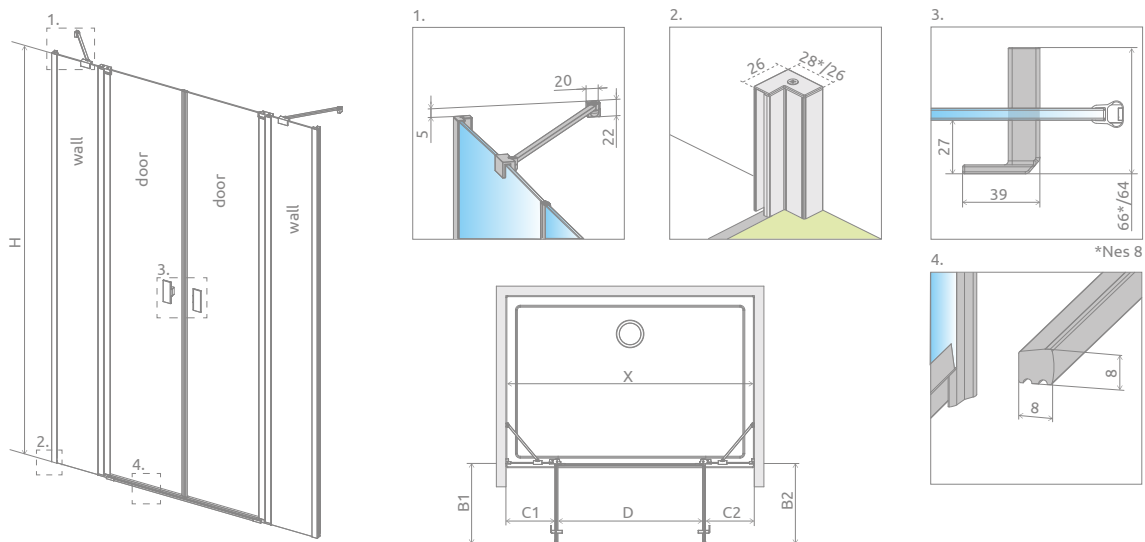

Model	Version			
	W1	W2	W3	W4
DWD 130	Doors G 730 Walls 570			
DWD 140	Doors G 830 Walls 570	Doors G 730 Walls 670*		
DWD 150	Doors G 930 Walls 570	Doors G 830 Walls 770*	Doors G 730 Walls 770*	
DWD 160	Doors G 1030 Walls 570	Doors G 930 Walls 670*	Doors G 830 Walls 770*	Doors G 730 Walls 870*
DWD 170	Doors G 1030 Walls 670*	Doors G 930 Walls 770*	Doors G 830 Walls 870*	Doors G 730 Walls 970*
DWD 180	Doors G 1030 Walls 770*	Doors G 930 Walls 870*	Doors G 830 Walls 970*	
DWD 190	Doors G 1030 Walls 870*	Doors G 930 Walls 970*		
DWD 200	Doors G 1030 Walls 970*			

Model	Version	X	B1	B2	C1	C2	D	H
DWD 130	W1	1280-1310	370	370	248-263	248-263	740	2000
DWD 140	W1	1380-1410	420	420	248-263	248-263	840	2000
DWD 140	W2	1380-1410	370	370	298-313	298-313	740	2000
DWD 150	W1	1480-1510	470	470	248-263	248-263	940	2000
DWD 150	W2	1480-1510	420	420	298-313	298-313	840	2000
DWD 150	W3	1480-1510	370	370	348-363	348-363	740	2000
DWD 160	W1	1580-1610	520	520	248-263	248-263	1040	2000
DWD 160	W2	1580-1610	470	470	298-313	298-313	940	2000
DWD 160	W3	1580-1610	420	420	348-363	348-363	840	2000
DWD 160	W4	1580-1610	370	370	398-413	398-413	740	2000
DWD 170	W1	1680-1710	520	520	298-313	298-313	1040	2000
DWD 170	W2	1680-1710	470	470	348-363	348-363	940	2000
DWD 170	W3	1680-1710	420	420	398-413	398-413	840	2000
DWD 170	W4	1680-1710	370	370	448-463	448-463	740	2000
DWD 180	W1	1780-1810	520	520	348-363	348-363	1040	2000
DWD 180	W2	1780-1810	470	470	398-413	398-413	940	2000
DWD 180	W3	1780-1810	420	420	448-463	448-463	840	2000
DWD 190	W1	1880-1910	520	520	398-413	398-413	1040	2000
DWD 190	W2	1880-1910	470	470	448-463	448-463	940	2000
DWD 200	W1	1980-2010	520	520	448-463	448-463	1040	2000

ADDITIONAL OPTIONS