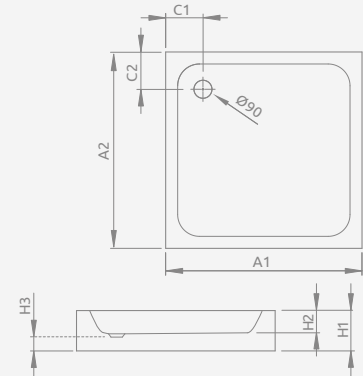

Model	Art. No.
DOROS PLUS C 80x80	SDRPC8080-01
DOROS PLUS C 90x90	SDRPC9090-01
DOROS PLUS C 100x100	SDRPC1010-01

■ SIROS C

Expanded polystyrene base, siphon outlet \varnothing 90 mm, recommended siphons TB21, R500, R580, R583, R510, TBXS, R400 SLIM PLUS, R400W SLIM.

SIROS C	A1	A2	C1	C2	F	H1	H2	H3	H4
80x80	800	800	180	180	15	170	70	90	36
90x90	900	900	180	180	15	170	70	90	36

■ SIROS C Compact

Integrated panel, expanded polystyrene base, siphon outlet \varnothing 90 mm, recommended siphons TB21, R500, R580, R583, R510, TBXS, R400 SLIM PLUS.