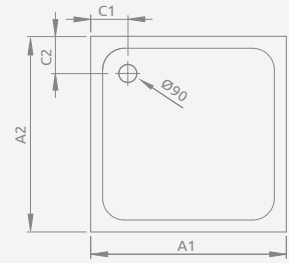

Model	Art. No.
SIROS C 80x80	SBC8817-1
SIROS C 90x90	SBC9917-1

Model	Art. No.
SIROS C Compact 80x80	SBC8817-2
SIROS C Compact 90x90	SBC9917-2

Model	Art. No.
NAXOS C 80x80	SNC8841-28
NAXOS C 90x90	SNC9941-28

Model	Art. No.
DOROS PLUS C 80x80	SDRPC8080-01
DOROS PLUS C 90x90	SDRPC9090-01
DOROS PLUS C 100x100	SDRPC1010-01

■ SIROS C

Expanded polystyrene base, siphon outlet \varnothing 90 mm, recommended siphons TB21, R500, R580, R583, R510, TBXS, R400 SLIM PLUS, R400W SLIM.

SIROS C	A1	A2	C1	C2	F	H1	H2	H3	H4
80x80	800	800	180	180	15	170	70	90	36
90x90	900	900	180	180	15	170	70	90	36

■ SIROS C Compact

Integrated panel, expanded polystyrene base, siphon outlet \varnothing 90 mm, recommended siphons TB21, R500, R580, R583, R510, TBXS, R400 SLIM PLUS.