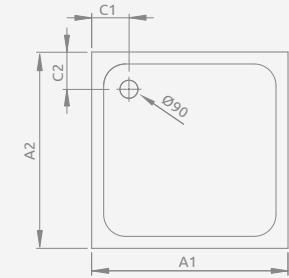

Model	Art. No.
DOROS PLUS C 80x80	SDRPC8080-01
DOROS PLUS C 90x90	SDRPC9090-01
DOROS PLUS C 100x100	SDRPC1010-01

■ SIROS C

Expanded polystyrene base, siphon outlet \varnothing 90 mm, recommended siphons TB21, R500, R580, R583, R510, TBXS, R400 SLIM PLUS, R400W SLIM.

SIROS C	A1	A2	C1	C2	F	H1	H2	H3	H4
80x80	800	800	180	180	15	170	70	90	36
90x90	900	900	180	180	15	170	70	90	36

■ SIROS C Compact

Integrated panel, expanded polystyrene base, siphon outlet \varnothing 90 mm, recommended siphons TB21, R500, R580, R583, R510, TBXS, R400 SLIM PLUS.