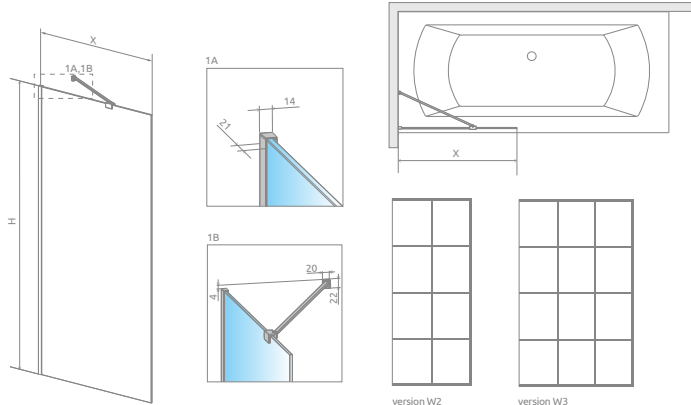

54 Black

04 White

Brushed:

91 Nickel

99 Gold

92 GunMetal

93 Copper

A universal bathtub screen that can be assembled as a left-hand or right-hand version.

TECHNICAL DRAWINGS

Model	X	H	Version
PNJ II 50	500-510	1500	W2
PNJ II 60	600-610	1500	
PNJ II 70	700-710	1500	
PNJ II 80	800-810	1500	
PNJ II 90	900-910	1500	W3
PNJ II 100	1000-1010	1500	

Dimensions are given in mm.