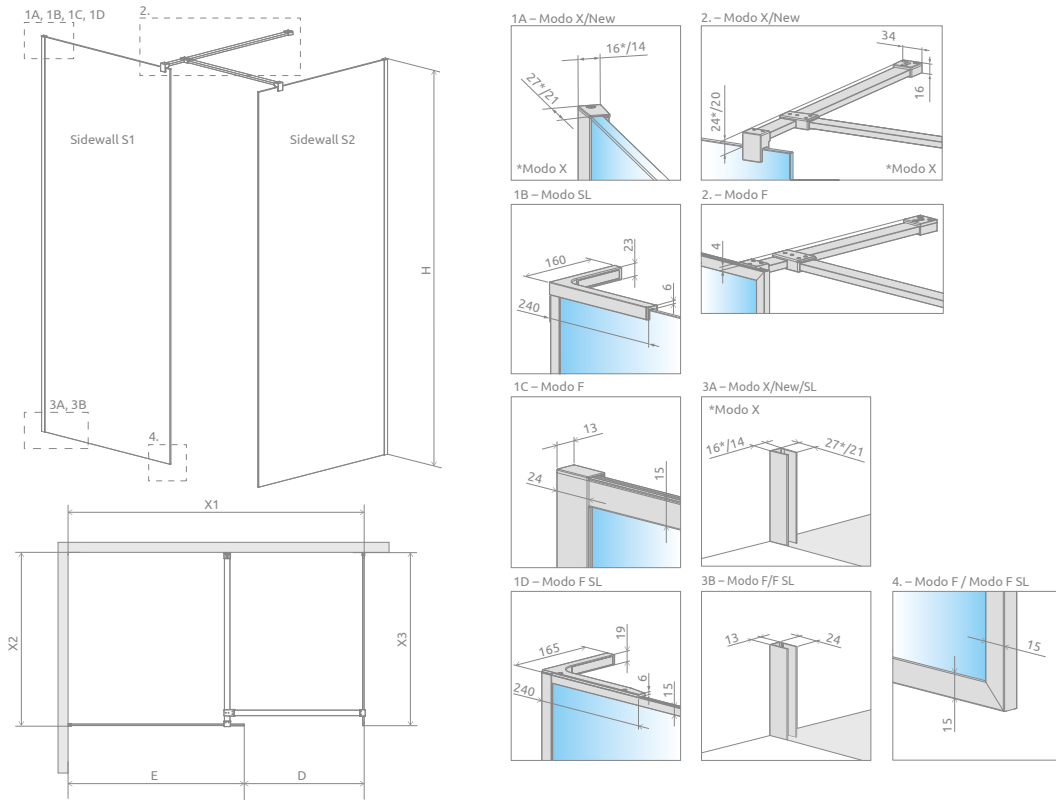

To place an order for Modo X III (Factory/Frame) or Modo New III (Factory/Frame), please specify 3 article numbers: two Modo (X/New) II (Factory/Frame) walls available on page 42 and a connector support bar in black. Connector of support bars

Modo SL III / Modo F SL III

To place an order for Modo SL III / Modo F SL III, please specify 2 article numbers: two Modo SL / F SL II walls available on page 44.

TECHNICAL DRAWINGS

It is possible to create a shower enclosure with a fixed, L-shaped sidewall SW 300 mm wide. It can be matched with 8mm glass only. In this case, when ordering, please also specify the sidewall index number: chrome - 388000-01-01, black - 388000-54-01.