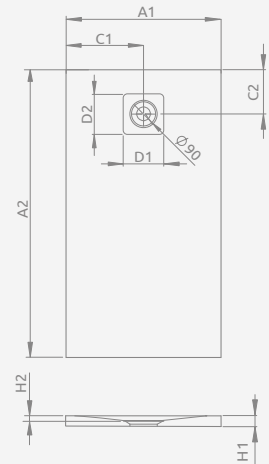

class B
anti-slip properties

Safety
Regular
Production
Surveillance

www.tuv.com
ID 000073077

KYNTOS F

To be installed on floor, siphon outlet $\varnothing$ 90 mm, recommended siphon HS1. The shower tray has a "B" anti-slip certificate issued by TÜV Rheinland® in accordance with the DIN 51097:1992 standard. The shower tray can be cut to the individual sizes (more details on p. 410).

KYNTOS F	A1	A2	C1	C2	D1	D2	H1	H2
90x80	800	900	400	250	130	130	30	16
100x70	700	1000	350	250	130	130	30	16
100x80	800	1000	400	250	130	130	30	16
100x90	900	1000	450	250	130	130	30	16
110x80	800	1100	400	250	130	130	30	16
110x90	900	1100	450	250	130	130	30	16
120x70	700	1200	350	250	130	130	30	16
120x80	800	1200	400	250	130	130	30	16
120x90	900	1200	450	250	130	130	30	16
120x100	1000	1200	500	250	130	130	30	16
130x80	800	1300	400	350	130	130	30	16
130x90	900	1300	450	350	130	130	30	16
140x70	700	1400	350	350	130	130	30	16
140x80	800	1400	400	350	130	130	30	16
140x90	900	1400	450	350	130	130	30	16
140x100	1000	1400	500	350	130	130	30	16
150x80	800	1500	400	350	130	130	30	16
150x90	900	1500	450	350	130	130	30	16
160x70	700	1600	350	450	130	130	30	16
160x80	800	1600	400	450	130	130	30	16
160x90	900	1600	450	450	130	130	30	16
160x100	1000	1600	500	450	130	130	30	16
180x70	700	1800	350	450	130	130	30	16
180x80	800	1800	400	450	130	130	30	16
180x90	900	1800	450	450	130	130	30	16
180x100	1000	1800	500	450	130	130	30	16
210x70	700	2100	350	620	130	130	30	16
210x80	800	2100	400	620	130	130	30	16
210x90	900	2100	450	620	130	130	30	16
210x100	1000	2100	500	620	130	130	30	16