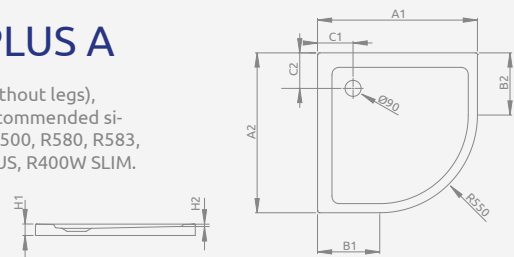

DOROS PLUS A

To be installed on floor (without legs), siphon outlet Ø 90 mm, recommended siphons TB90, TB21, TBXS, R500, R580, R583, R510, 690 P, R400 SLIM PLUS, R400W SLIM.