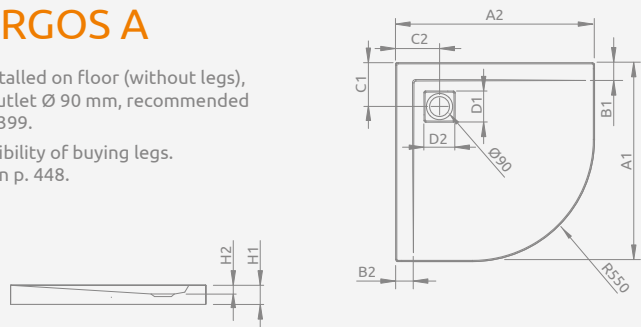

DOROS PLUS A

To be installed on floor (without legs), siphon outlet Ø 90 mm, recommended siphons TB90, TB21, TBXS, R500, R580, R583, R510, 690 P, R400 SLIM PLUS, R400W SLIM.

DOROS PLUS A	A1	A2	B1	B2	C1	C2	H1	H2
80×80	800	800	250	250	200	200	40	6
90×90	900	900	350	350	200	200	40	6

ARGOS A

To be installed on floor (without legs), siphon outlet Ø 90 mm, recommended siphon R399.

The possibility of buying legs. Details on p. 448.

ARGOS A	A1	A2	B1	B2	C1	C2	D1	D2	H1	H2
90×90	900	900	80	80	200	200	135	135	55	20
100×100	1000	1000	80	80	200	200	135	135	55	20