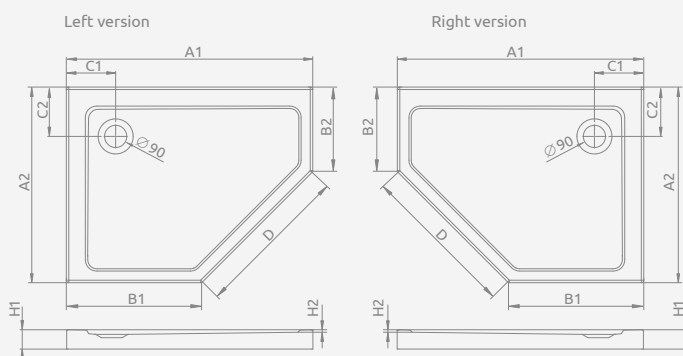

## DOROS PT E

To be installed on floor (without legs), siphon outlet  $\varnothing$  90 mm, recommended siphone TB90, TB21, TBXS, R500, R580, R583, R510, 690 P, R400 SLIM PLUS, R400W SLIM.

The possibility of buying legs. Details on p. 448.

DOROS PT E	A1	A2	B1	B2	C1	C2	D	H1	H2
100x80	1000	800	550	350	200	200	635	40	12
100x90	1000	900	550	450	200	200	635	40	12

Model	Art. No.			
	White	White stone	Anthracite stone	Black stone
DOROS PT E 100x80 L	SDRPT1080-01L	SDRPT1080-01-04SL	SDRPT1080-01-64SL	SDRPT1080-01-54SL
DOROS PT E 100x80 R	SDRPT1080-01R	SDRPT1080-01-04SR	SDRPT1080-01-64SR	SDRPT1080-01-54SR
DOROS PT E 100x90 L	SDRPT1090-01L	SDRPT1090-01-04SL	SDRPT1090-01-64SL	SDRPT1090-01-54SL
DOROS PT E 100x90 R	SDRPT1090-01R	SDRPT1090-01-04SR	SDRPT1090-01-64SR	SDRPT1090-01-54SR