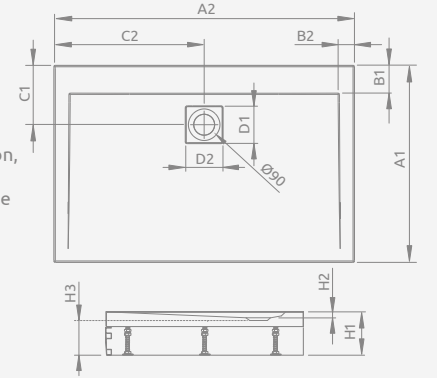

Model	Art. No.
DELOS D 80×75	4D87545-03
DELOS D 90×75	4D97545-03
DELOS D 100×75	4D17555-03

ARGOS D

To be installed on floor (without legs), siphon outlet Ø 90 mm, recommended siphon R399. The possibility of buying legs. Details on p. 448.

ARGOS D with front panel

Aluminium panel with chrome or white colour finish, a Ø 90mm hole for a siphon, recommended siphon: R399. When ordering a shower tray, please select the variant of a panel.

*panel variants: page 434

PANEL

Dimensions	Colour	Art. No.
800	Chrome	001-510074001
900		001-510084001
1000		001-510094001
1100		001-510104001
1200		001-510114001
1400		001-510134001
1500	001-510144001	
1600	001-510154001	
800	White	001-510074004
900		001-510084004
1000		001-510094004
1100		001-510104004
1200		001-510114004
1400		001-510134004
1500	001-510144004	
1600	001-510154004	