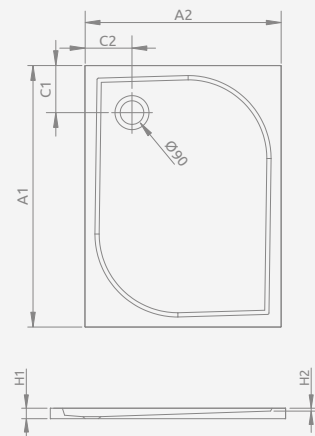

ARGOS D with front panel

Aluminium panel with chrome or white colour finish, a Ø 90mm hole for a siphon, recommended siphon: R399. When ordering a shower tray, please select the variant of a panel.

*panel variants: page 434

PANEL

Dimensions	Colour	Art. No.
800	Chrome	001-510074001
900		001-510084001
1000		001-510094001
1100		001-510104001
1200		001-510114001
1400		001-510134001
1500	001-510144001	
1600	001-510154001	
800	White	001-510074004
900		001-510084004
1000		001-510094004
1100		001-510104004
1200		001-510114004
1400		001-510134004
1500	001-510144004	
1600	001-510154004	

ENDING

Variant	Colour	Art. No.
left	Chrome	003-019000101
right		003-019000201
left	White	003-019000104
right		003-019000204

CORNER

Colour	Art. No.
Chrome	003-019000301
White	003-019000304

DELOS D

To be installed on floor (without legs), siphon outlet Ø 90 mm, recommended siphons TB90, TB21, TBXS, R500, R580, R510, 690 P, R400 SLIM, R400W SLIM.

The possibility of buying legs. Details on p. 448.

DELOS D	A1	A2	C1	C2	H1	H2
80×75	800	750	180	180	45	12
90×75	900	750	180	180	45	12
100×75	1000	750	180	180	50	12