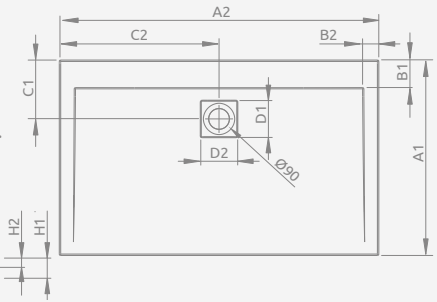

TRAY WITH LEGS

Model	Art. No.
ARGOS D with legs 90×80	4ADN89-02
ARGOS D with legs 100×80	4ADN810-02
ARGOS D with legs 100×90	4ADN910-02
ARGOS D with legs 110×90	4ADN911-02
ARGOS D with legs 120×80	4ADN812-02
ARGOS D with legs 120×90	4ADN912-02
ARGOS D with legs 140×90	4ADN914-02
ARGOS D with legs 150×90	4ADN915-02
ARGOS D with legs 160×90	4ADN916-02

Model	Art. No.
DELOS D 80×75	4D87545-03
DELOS D 90×75	4D97545-03
DELOS D 100×75	4D17555-03

ARGOS D

To be installed on floor (without legs), siphon outlet Ø 90 mm, recommended siphon R399. The possibility of buying legs. Details on p. 448.

ARGOS D with front panel

Aluminium panel with chrome or white colour finish, a Ø 90mm hole for a siphon, recommended siphon: R399. When ordering a shower tray, please select the variant of a panel.

*panel variants: page 434

PANEL

Dimensions	Colour	Art. No.
800	Chrome	001-510074001
900		001-510084001
1000		001-510094001
1100		001-510104001
1200		001-510114001
1400		001-510134001
1500	001-510144001	
1600	001-510154001	
800	White	001-510074004
900		001-510084004
1000		001-510094004
1100		001-510104004
1200		001-510114004
1400		001-510134004
1500	001-510144004	
1600	001-510154004	