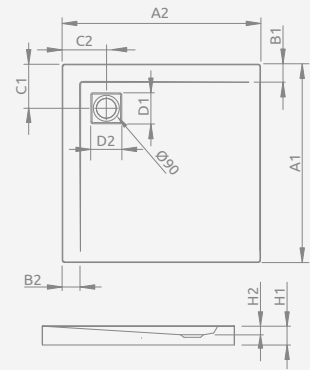

## DELOS C with front panel

Shower tray with a removable panel, siphon outlet  $\varnothing$  90 mm, installing legs included, recommended siphons TB90, TB21, TBXS, R500, R580, R583, R510, 690 P, R400 SLIM PLUS, R400W SLIM.

DELOS C + panel	A1	A2	C1	C2	H1	H2	H3
80x80	800	800	180	180	145	12	94
90x90	900	900	180	180	145	12	94
100x100	1000	1000	180	180	155	12	94

Model	Art. No.
ARGOS C 80x80	4AC88-01
ARGOS C 90x90	4AC99-01
ARGOS C 100x100	4AC1010-01

## ARGOS C

To be installed on floor (without legs), siphon outlet  $\varnothing$  90 mm, recommended siphone R399.

The possibility of buying legs. Details on p. 448.

ARGOS C	A1	A2	B1	B2	C1	C2	D1	D2	H1	H2
80x80	800	800	80	80	200	200	135	135	55	20
90x90	900	900	80	80	200	200	135	135	55	20
100x100	1000	1000	80	80	200	200	135	135	55	20