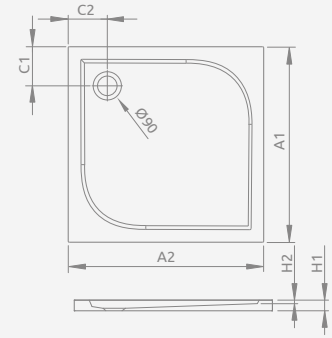

Model	Art. No.
DELOS C 80x80	SDC0808-01
DELOS C 90x90	SDC0909-01
DELOS C 100x100	SDC1010-01

## DELOS C

To be installed on floor (without legs), siphon outlet  $\varnothing$  90 mm, recommended siphons TB90, TB21, TBXS, R500, R580, R583, R510, R400 SLIM PLUS, R400W SLIM, 690 P.

The possibility of buying legs. Details on p. 448.

DELOS C	A1	A2	C1	C2	H1	H2
80x80	800	800	180	180	45	12
90x90	900	900	180	180	50	12
100x100	1000	1000	180	180	55	12

Model	Art. No.
DELOS C + panel 80x80	4C88170-03
DELOS C + panel 90x90	4C99170-03
DELOS C + panel 100x100	4C11170-03

## DELOS C with front panel

Shower tray with a removable panel, siphon outlet  $\varnothing$  90 mm, installing legs included, recommended siphons TB90, TB21, TBXS, R500, R580, R583, R510, 690 P, R400 SLIM PLUS, R400W SLIM.