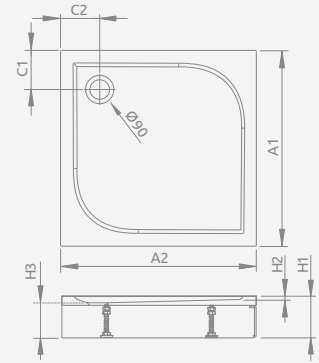

## DELOS C

To be installed on floor (without legs), siphon outlet  $\varnothing$  90 mm, recommended siphons TB90, TB21, TBXS, R500, R580, R583, R510, R400 SLIM PLUS, R400W SLIM, 690 P.

The possibility of buying legs. Details on p. 448.

DELOS C	A1	A2	C1	C2	H1	H2
80x80	800	800	180	180	45	12
90x90	900	900	180	180	50	12
100x100	1000	1000	180	180	55	12

Model	Art. No.
DELOS C + panel 80x80	4C88170-03
DELOS C + panel 90x90	4C99170-03
DELOS C + panel 100x100	4C11170-03

## DELOS C with front panel

Shower tray with a removable panel, siphon outlet  $\varnothing$  90 mm, installing legs included, recommended siphons TB90, TB21, TBXS, R500, R580, R583, R510, 690 P, R400 SLIM PLUS, R400W SLIM.

RODOS C	A1	A2	C1	C2	H1	H2	H3
80x80	800	800	165	165	165	30	90
90x90	900	900	210	210	165	30	90