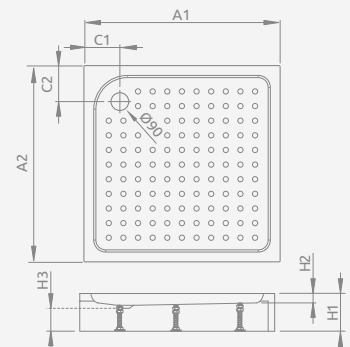

RODOS C	A1	A2	C1	C2	H1	H2	H3
80x80	800	800	165	165	165	30	90
90x90	900	900	210	210	165	30	90