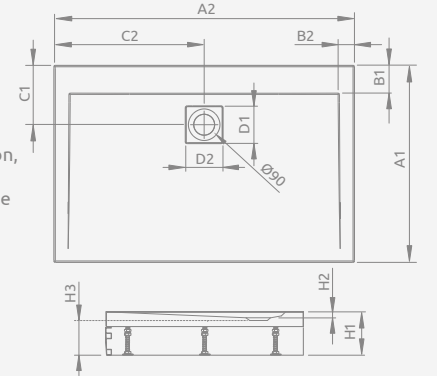

Model	Art. No.
DELOS D 80×75	4D87545-03
DELOS D 90×75	4D97545-03
DELOS D 100×75	4D17555-03

ARGOS D

To be installed on floor (without legs), siphon outlet Ø 90 mm, recommended siphon R399. The possibility of buying legs. Details on p. 448.

ARGOS D with front panel

Aluminium panel with chrome or white colour finish, a Ø 90mm hole for a siphon, recommended siphon: R399. When ordering a shower tray, please select the variant of a panel.

*panel variants: page 434

PANEL

Dimensions	Colour	Art. No.
800	Chrome	001-510074001
900		001-510084001
1000		001-510094001
1100		001-510104001
1200		001-510114001
1400		001-510134001
1500	001-510144001	
1600	001-510154001	
800	White	001-510074004
900		001-510084004
1000		001-510094004
1100		001-510104004
1200		001-510114004
1400		001-510134004
1500	001-510144004	
1600	001-510154004	