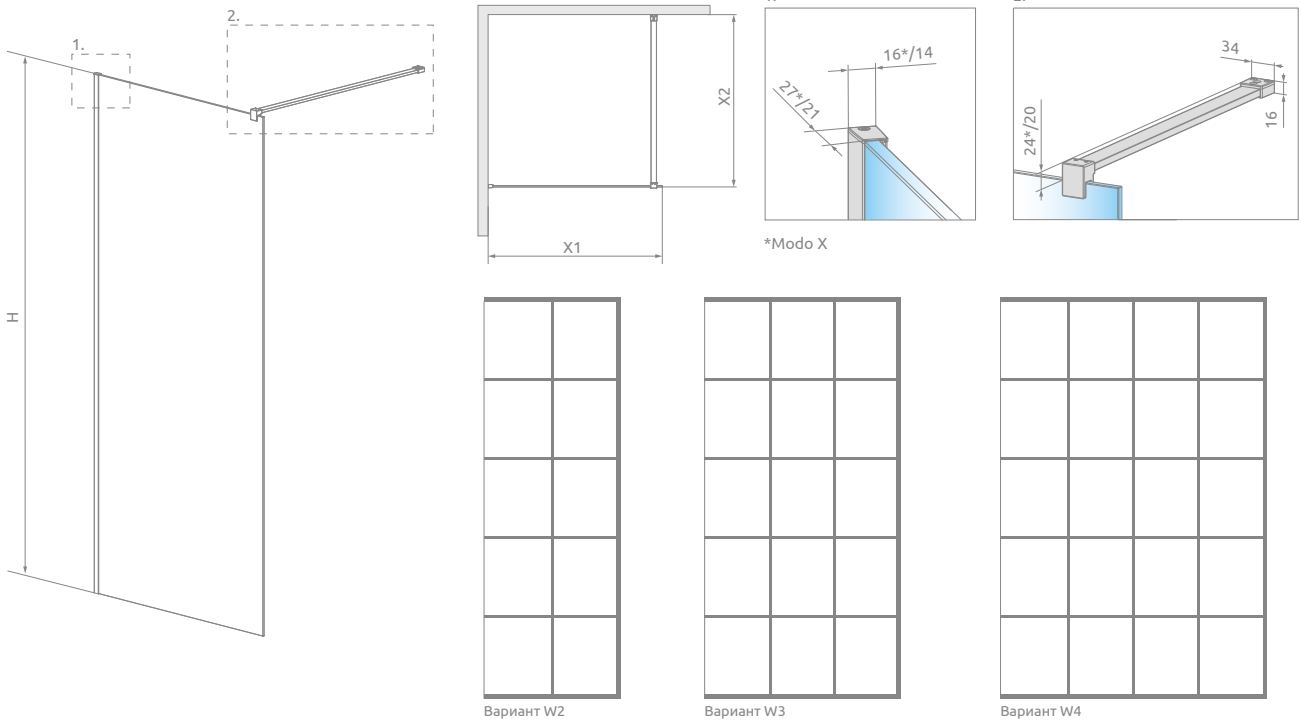

ТЕХНИЧЕСКИЕ РИСУНКИ

Модель	X1	X2	H	Вариант (Factory)
Modo (X/New) Black II (Factory/Frame) 50	485-495	max 1200	2000	W2
Modo (X/New) Black II (Factory/Frame) 55	535-545	max 1200	2000	
Modo (X/New) Black II (Factory/Frame) 60	585-595	max 1200	2000	
Modo (X/New) Black II (Factory/Frame) 65	635-645	max 1200	2000	
Modo (X/New) Black II (Factory/Frame) 70	685-695	max 1200	2000	
Modo (X/New) Black II (Factory/Frame) 75	735-745	max 1200	2000	
Modo (X/New) Black II (Factory/Frame) 80	785-795	max 1200	2000	
Modo (X/New) Black II (Factory/Frame) 85	835-845	max 1200	2000	
Modo (X/New) Black II (Factory/Frame) 90	885-895	max 1200	2000	W3
Modo (X/New) Black II (Factory/Frame) 95	935-945	max 1200	2000	
Modo (X/New) Black II (Factory/Frame) 100	985-995	max 1200	2000	
Modo (X/New) Black II (Factory/Frame) 105	1035-1045	max 1200	2000	
Modo (X/New) Black II (Factory/Frame) 110	1085-1095	max 1200	2000	
Modo (X/New) Black II (Factory/Frame) 115	1135-1145	max 1200	2000	
Modo (X/New) Black II (Factory/Frame) 120	1185-1195	max 1200	2000	W4
Modo (X/New) Black II (Factory/Frame) 125	1235-1245	max 1200	2000	
Modo (X/New) Black II (Factory/Frame) 130	1285-1295	max 1200	2000	
Modo (X/New) Black II (Factory/Frame) 140	1385-1395	max 1200	2000	
Modo (X/New) Black II (Factory/Frame) 150	1485-1495	max 1200	2000	
Modo (X/New) Black II (Factory/Frame) 160	1585-1595	max 1200	2000	