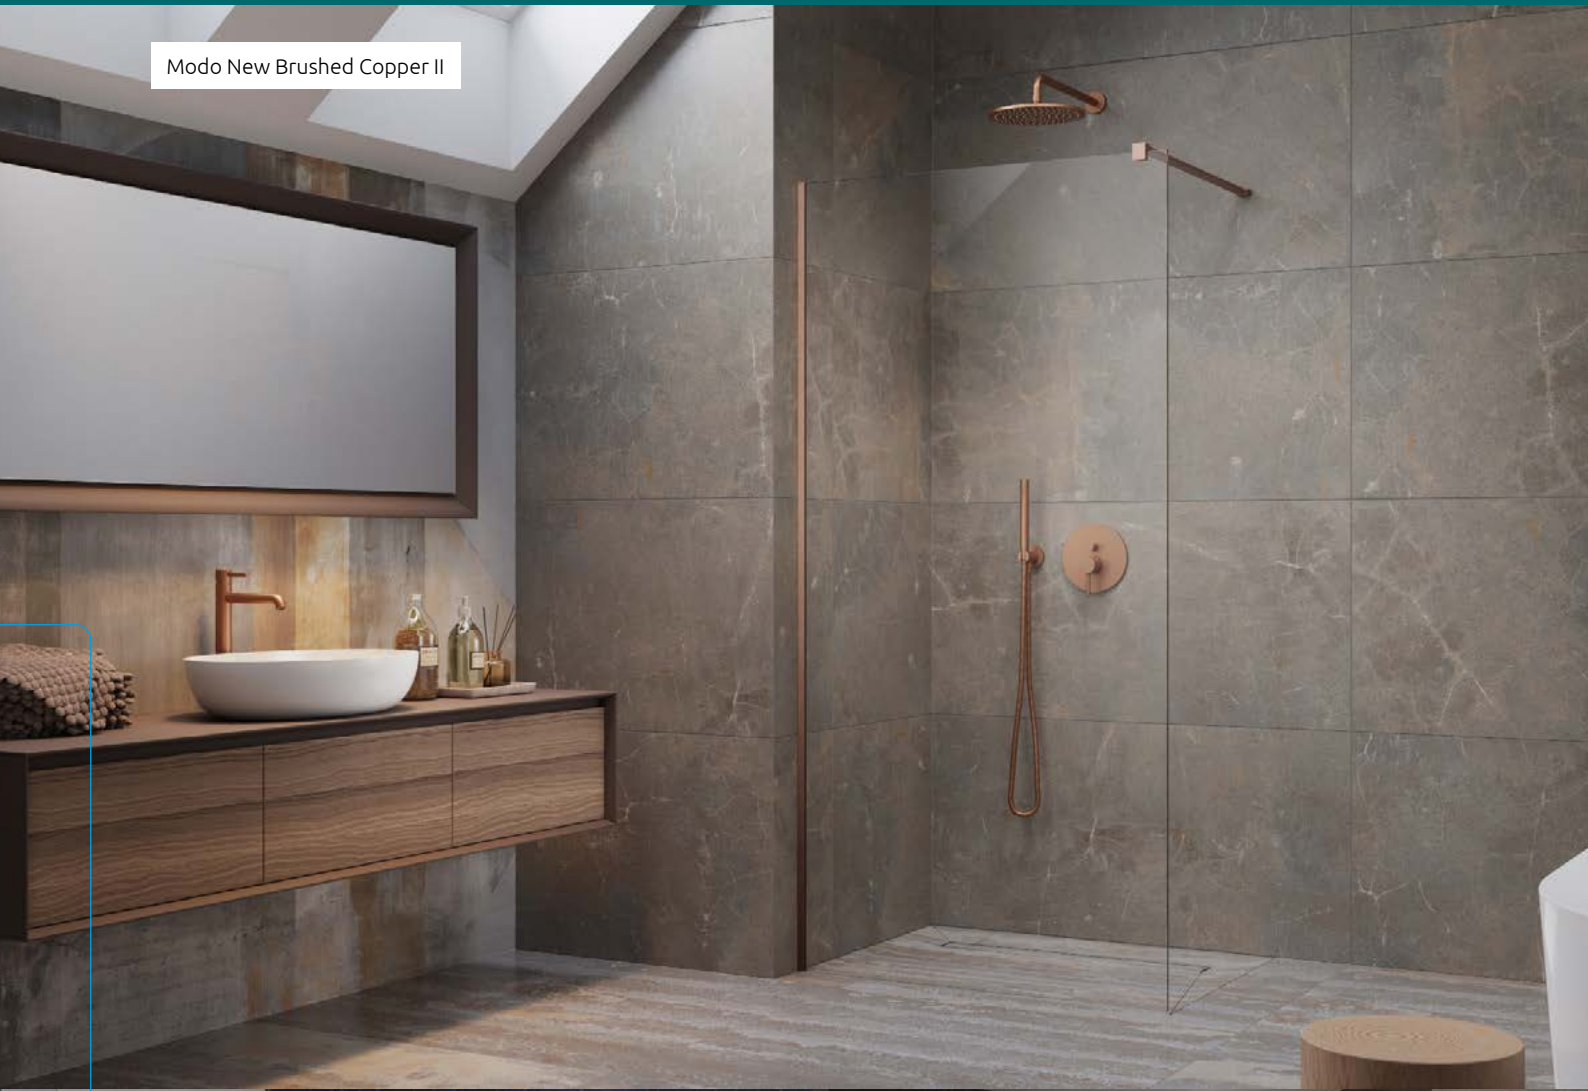

Modò New Brushed Copper II