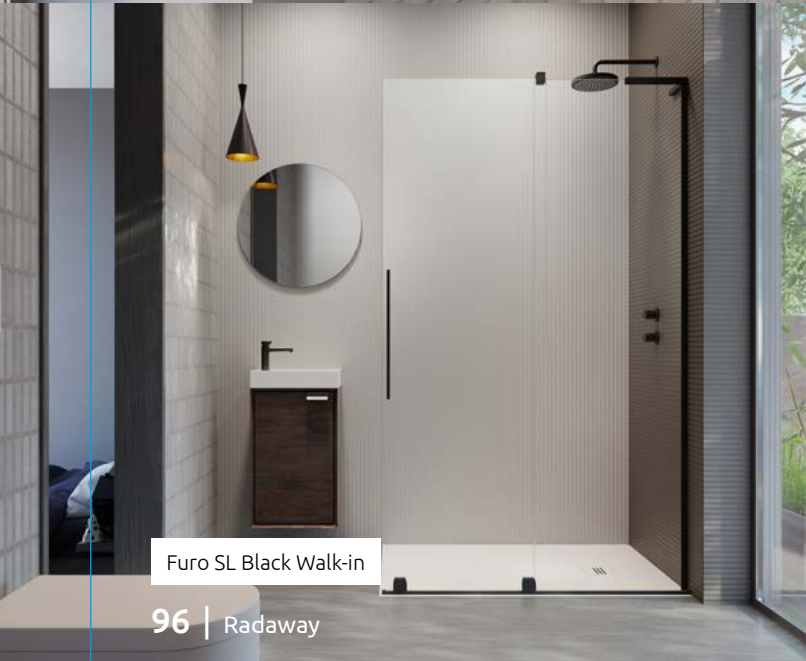

Furo SL Brushed Copper Walk-in

Furo SL Brushed Gold Walk-in

Furo SL Brushed Nickel Walk-in

Furo SL Brushed GunMetal Walk-in

Furo SL Walk-in

Furo SL Black Walk-in

Furo SL Gold Walk-in

| | | |
|--|------------------|----|
| | Chrome | 01 |
| | Gold | 09 |
| | Black | 54 |
| | Brushed Nickel | 91 |
| | Brushed GunMetal | 92 |
| | Brushed Copper | 93 |
| | Brushed Gold | 99 |

versione destra

versione sinistra

NAVIGAZIONE: WALK-IN