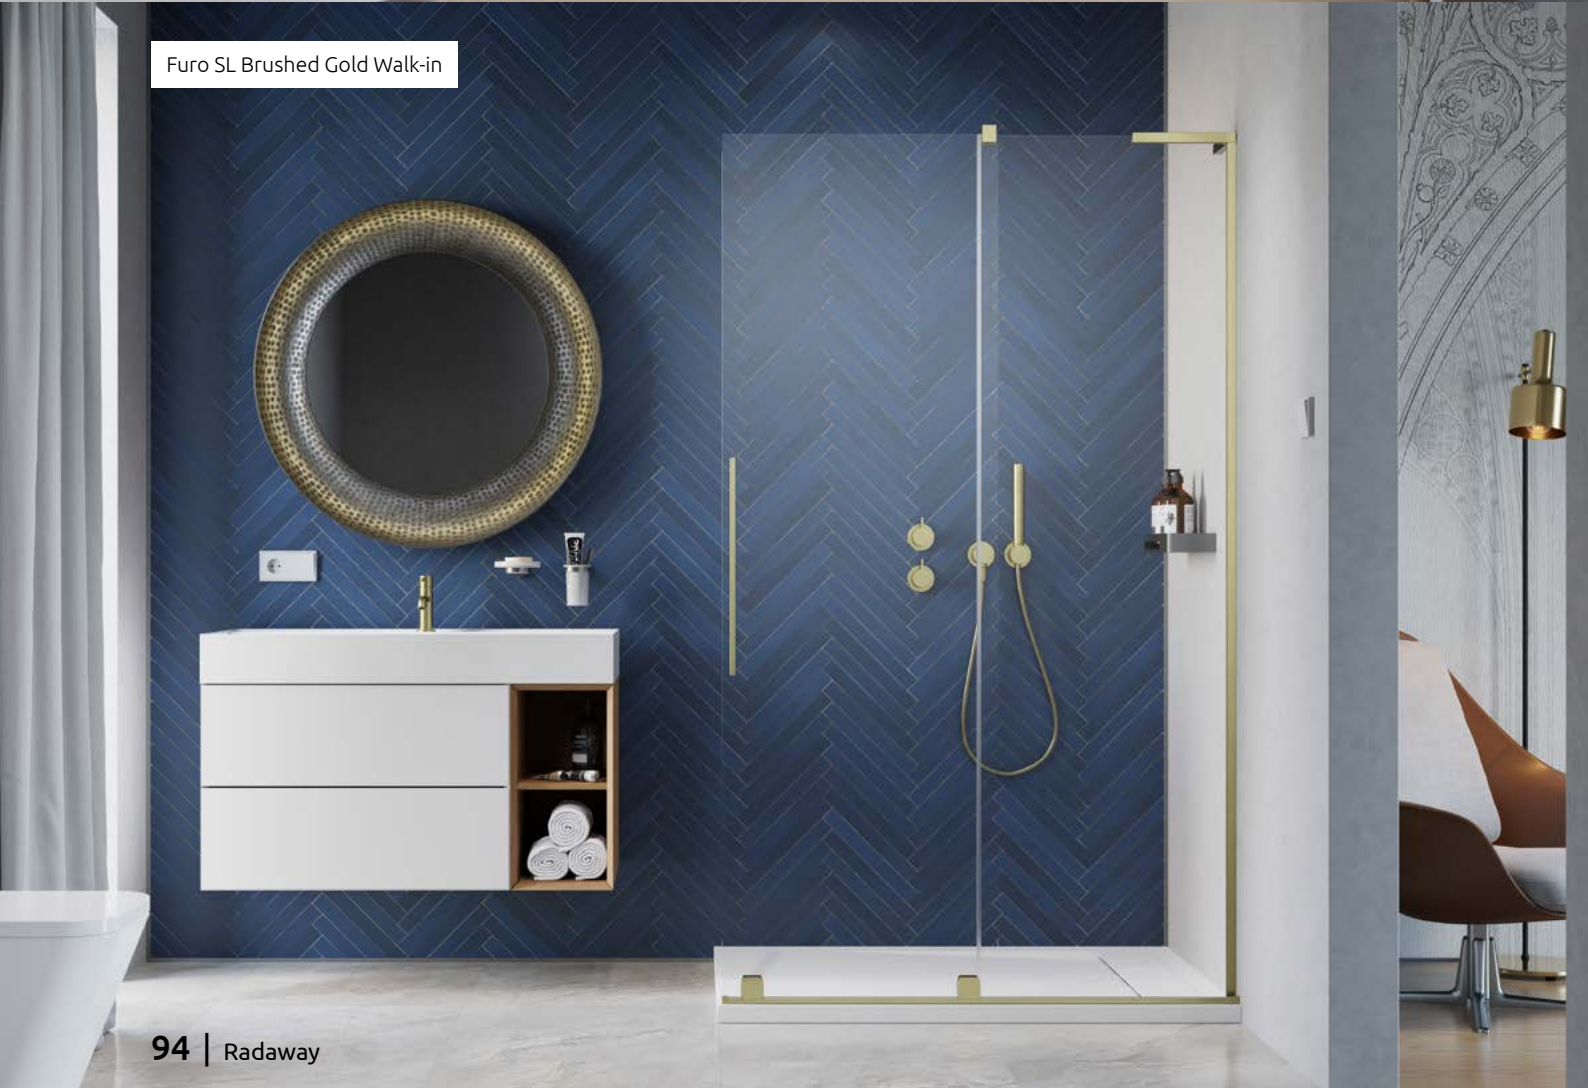

Furo SL Brushed Copper Walk-in

Furo SL Brushed Gold Walk-in

Furo SL Brushed Nickel Walk-in

Furo SL Brushed GunMetal Walk-in

Furo SL Walk-in

Furo SL Black Walk-in

Furo SL Gold Walk-in

| | | |
|--|------------------|----|
| | Chrome | 01 |
| | Gold | 09 |
| | Black | 54 |
| | Brushed Nickel | 91 |
| | Brushed GunMetal | 92 |
| | Brushed Copper | 93 |
| | Brushed Gold | 99 |