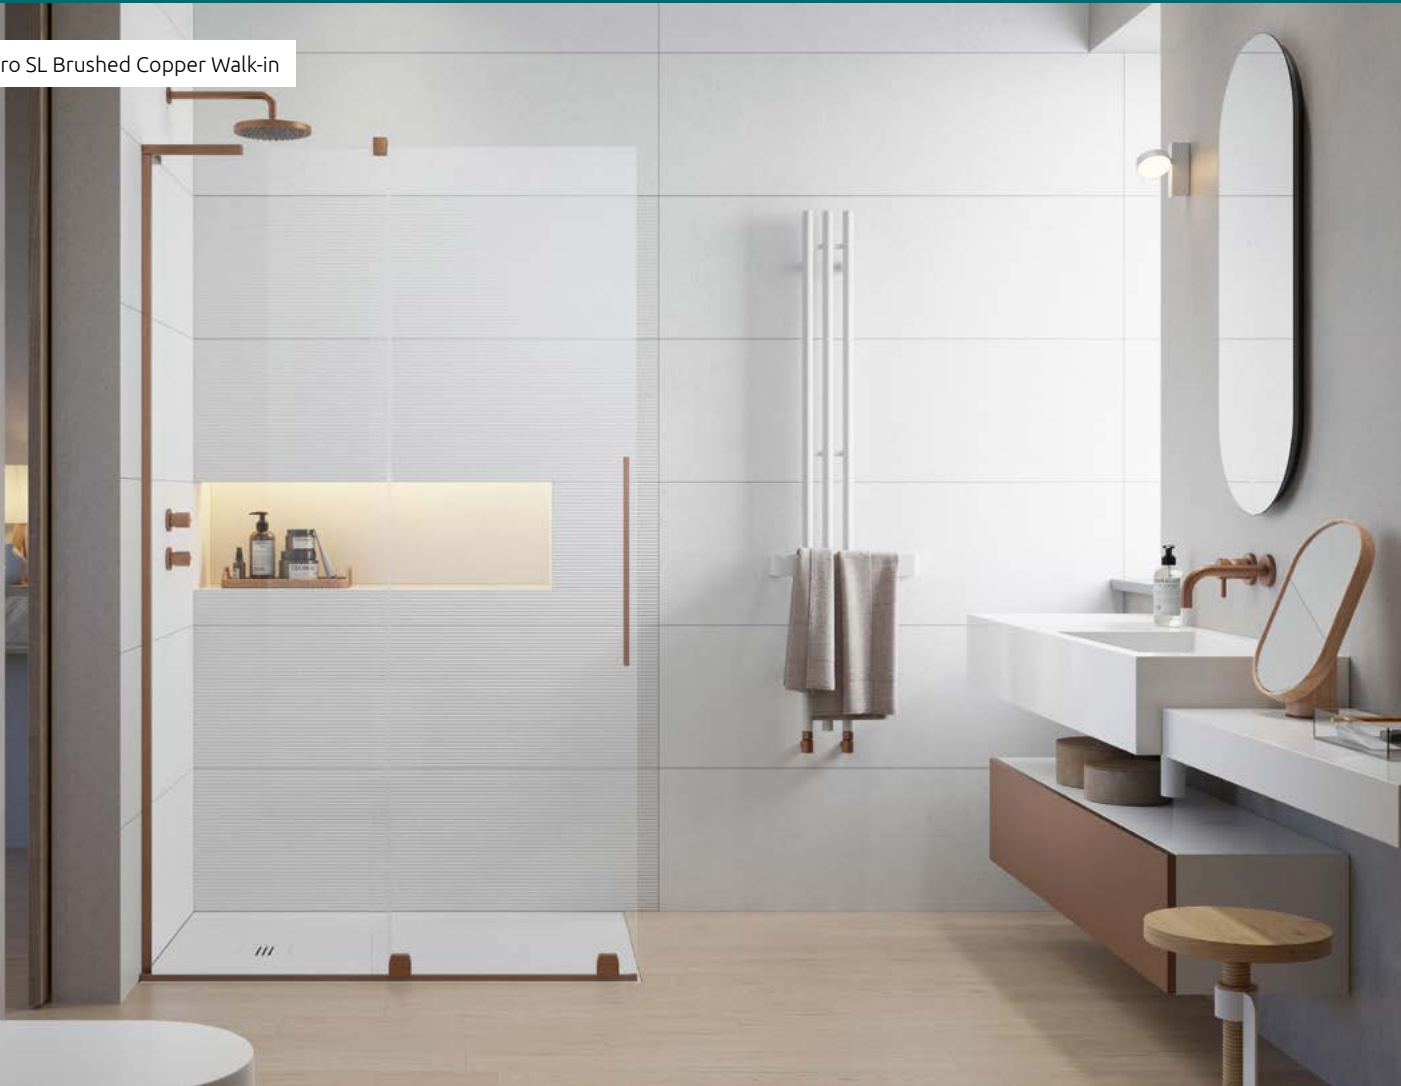

Furo SL Brushed Copper Walk-in

Furo SL Brushed Gold Walk-in

Furo SL Brushed Nickel Walk-in

Furo SL Brushed GunMetal Walk-in

Furo SL Walk-in

Furo SL Black Walk-in

Furo SL Gold Walk-in

| | | |
|--|------------------|----|
| | Chrome | 01 |
| | Gold | 09 |
| | Black | 54 |
| | Brushed Nickel | 91 |
| | Brushed GunMetal | 92 |
| | Brushed Copper | 93 |
| | Brushed Gold | 99 |