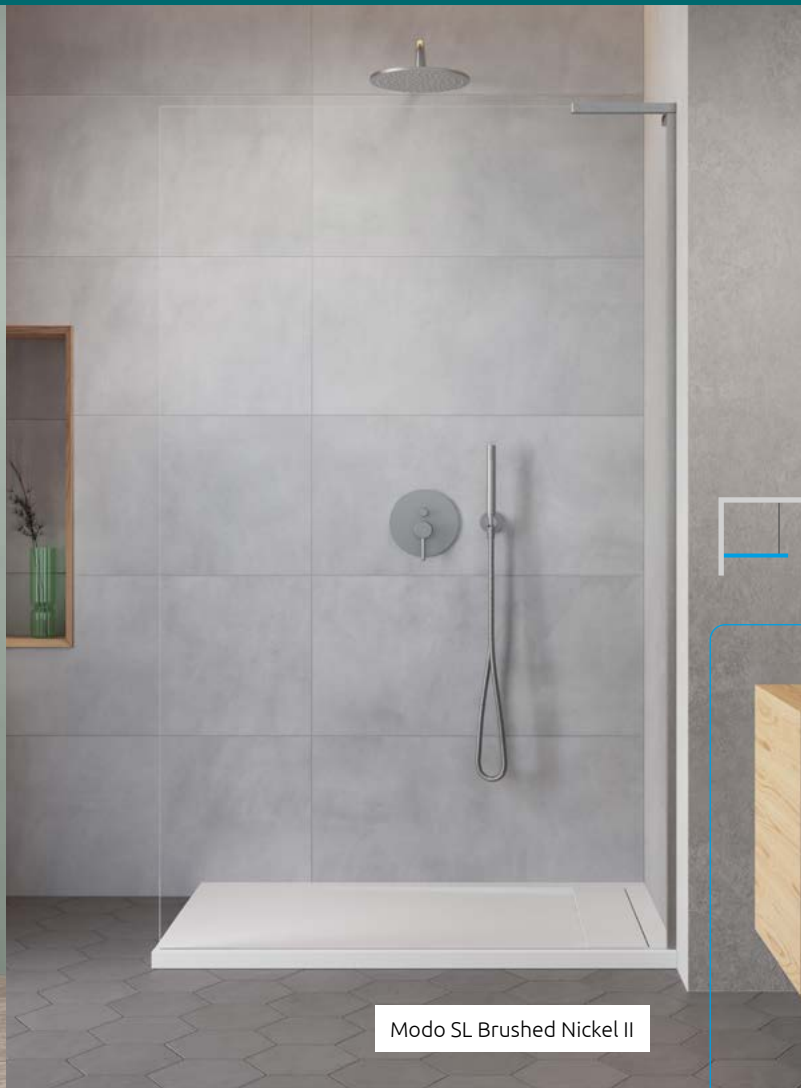

Modo SL Brushed GunMetal II