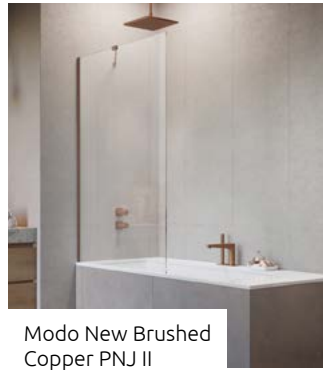

Modò New PNJ II

Modò New Gold PNJ II

Modò New Black PNJ II

Modò New White PNJ II

Modò New Brushed Nickel PNJ II

Modò New Brushed Gold PNJ II

Modò New Brushed GunMetal PNJ II

Modò New Brushed Copper PNJ II

Chrome	01
White	04
Gold	09
Black	54
Brushed Nickel	91
Brushed GunMetal	92
Brushed Copper	93
Brushed Gold	99

OPTIONS

Prix du sur-mesure en p. 8

Modò New Black PNJ II Frame

Modò New Black PNJ II Factory

1 ARTICLE