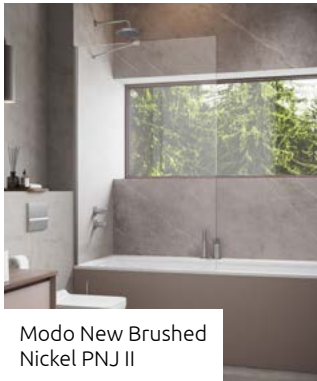

Modò New PNJ II