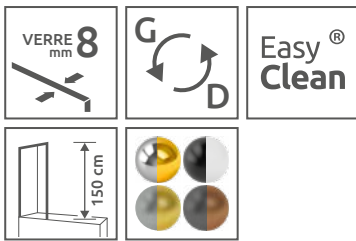

Modò New PNJ II

Modò New Gold PNJ II

Modò New Black PNJ II

Modò New White PNJ II

Modò New Brushed Nickel PNJ II

Modò New Brushed Gold PNJ II

Modò New Brushed GunMetal PNJ II

Modò New Brushed Copper PNJ II

Chrome	01
White	04
Gold	09
Black	54
Brushed Nickel	91
Brushed GunMetal	92
Brushed Copper	93
Brushed Gold	99

OPTIONS

Prix du sur-mesure en p. 8

Modò New Black PNJ II Frame

Modò New Black PNJ II Factory

1 ARTICLE

Remplacer **XX** par le **code couleur**
Remplacer **ZZ** par **01** (Transparent), **56** (Frame) ou **55** (Factory)

Modèle	Dimensions X	Article	PRIX			
			Chrome	Noir ou Blanc	Frame Factory	Autres
50	50-51	10006050-XX-ZZ				
60	60-61	10006060-XX-ZZ				
70	70-71	10006070-XX-ZZ				
80	80-81	10006080-XX-ZZ				
90	90-91	10006090-XX-ZZ				
100	100-101	10006100-XX-ZZ				