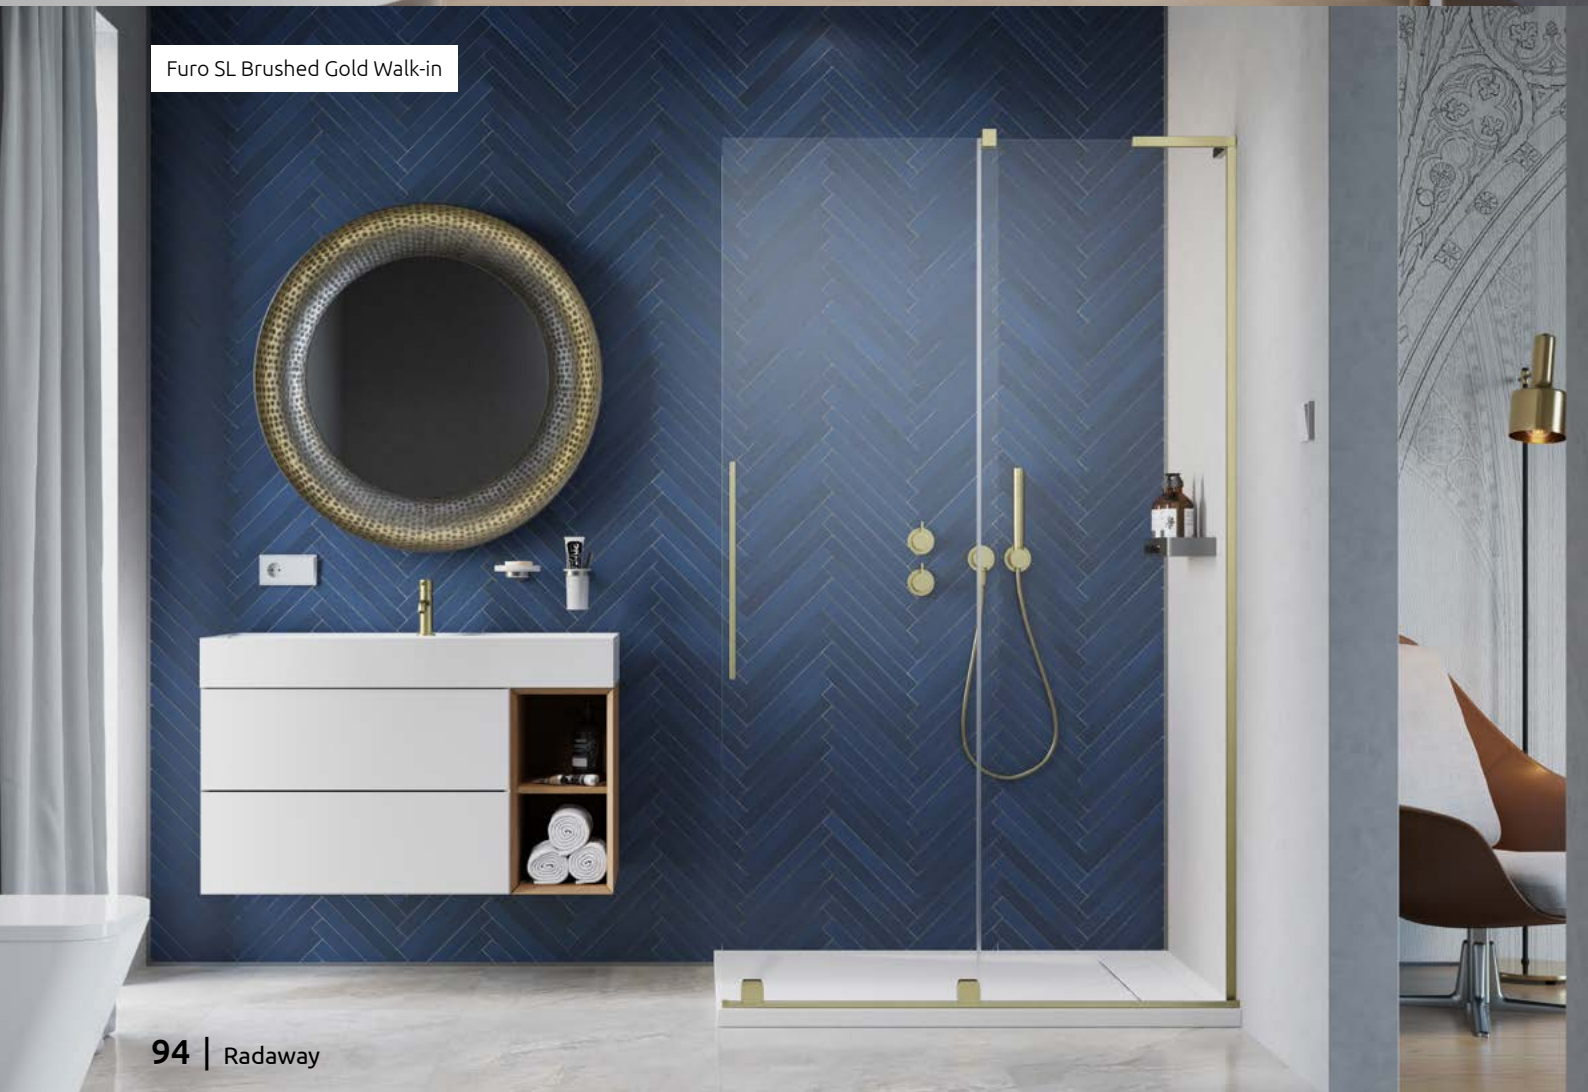

Furo SL Brushed Copper Walk-in

Furo SL Brushed Gold Walk-in

Furo SL Brushed Nickel Walk-in

Furo SL Brushed GunMetal Walk-in

Furo SL Walk-in

Furo SL Black Walk-in

Furo SL Gold Walk-in

| | | |
|--|------------------|----|
| | Chrome | 01 |
| | Gold | 09 |
| | Black | 54 |
| | Brushed Nickel | 91 |
| | Brushed GunMetal | 92 |
| | Brushed Copper | 93 |
| | Brushed Gold | 99 |