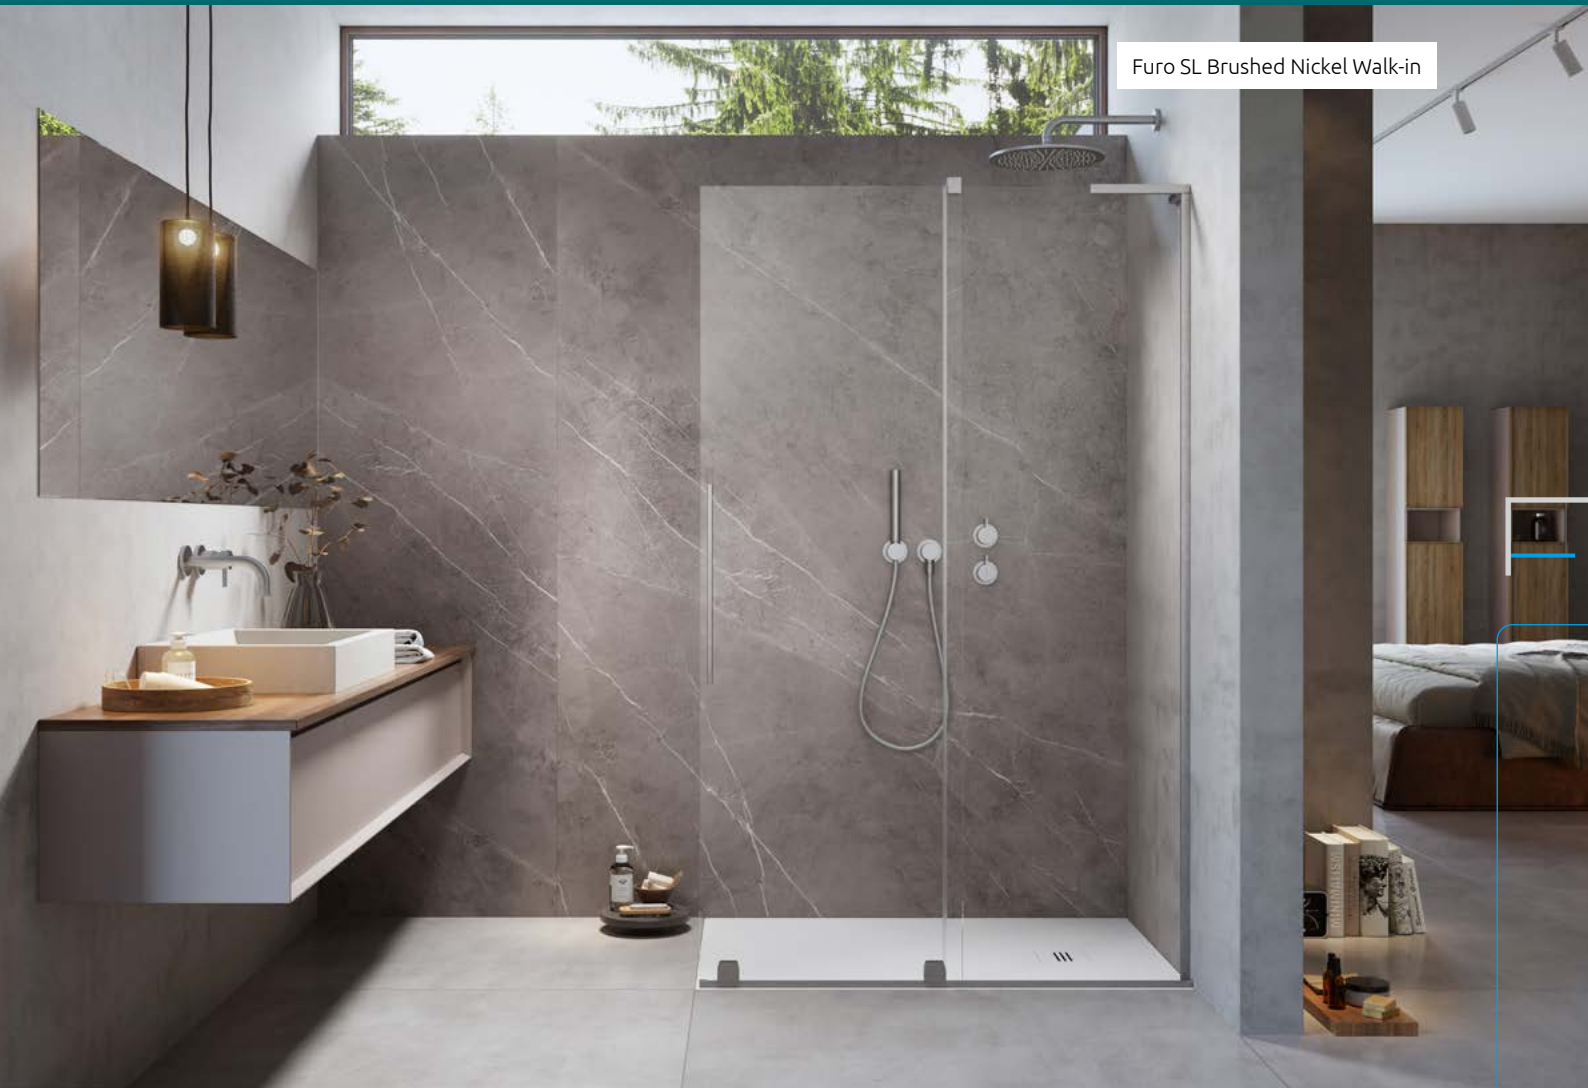

Furo SL Brushed Copper Walk-in

Furo SL Brushed Gold Walk-in

Furo SL Brushed Nickel Walk-in

Furo SL Brushed GunMetal Walk-in

Furo SL Walk-in

Furo SL Black Walk-in

Furo SL Gold Walk-in

| | | |
|--|------------------|----|
| | Chrome | 01 |
| | Gold | 09 |
| | Black | 54 |
| | Brushed Nickel | 91 |
| | Brushed GunMetal | 92 |
| | Brushed Copper | 93 |
| | Brushed Gold | 99 |