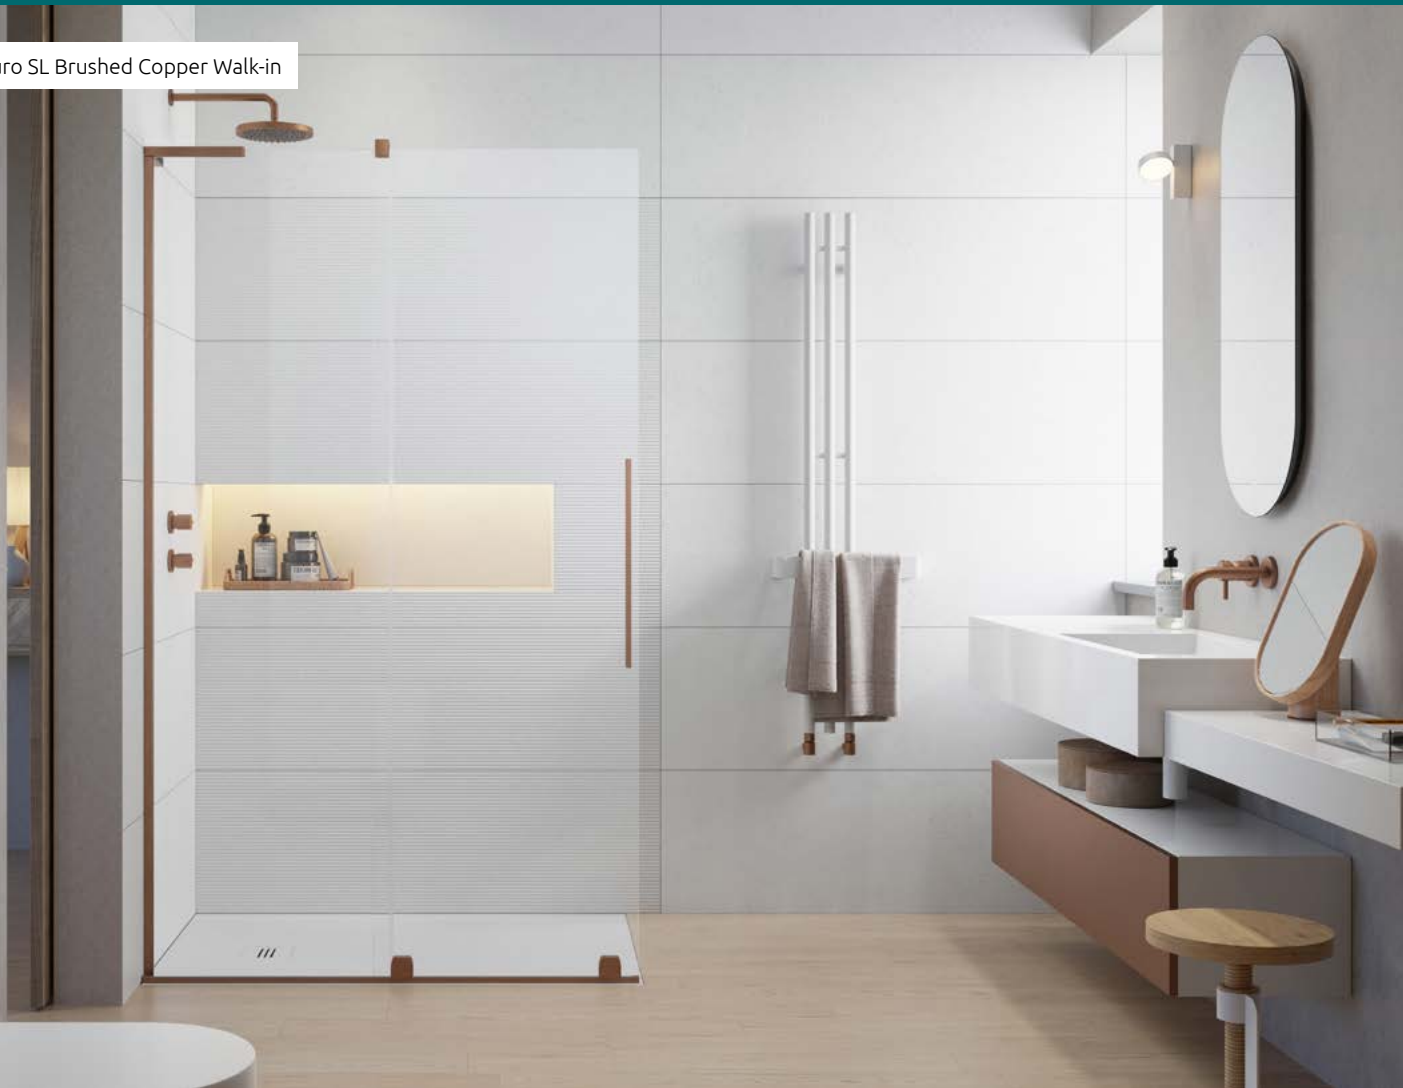

Furo SL Brushed Copper Walk-in

Furo SL Brushed Gold Walk-in

Furo SL Brushed Nickel Walk-in

Furo SL Brushed GunMetal Walk-in

Furo SL Walk-in

Furo SL Black Walk-in

Furo SL Gold Walk-in

| | | |
|--|------------------|----|
| | Chrome | 01 |
| | Gold | 09 |
| | Black | 54 |
| | Brushed Nickel | 91 |
| | Brushed GunMetal | 92 |
| | Brushed Copper | 93 |
| | Brushed Gold | 99 |