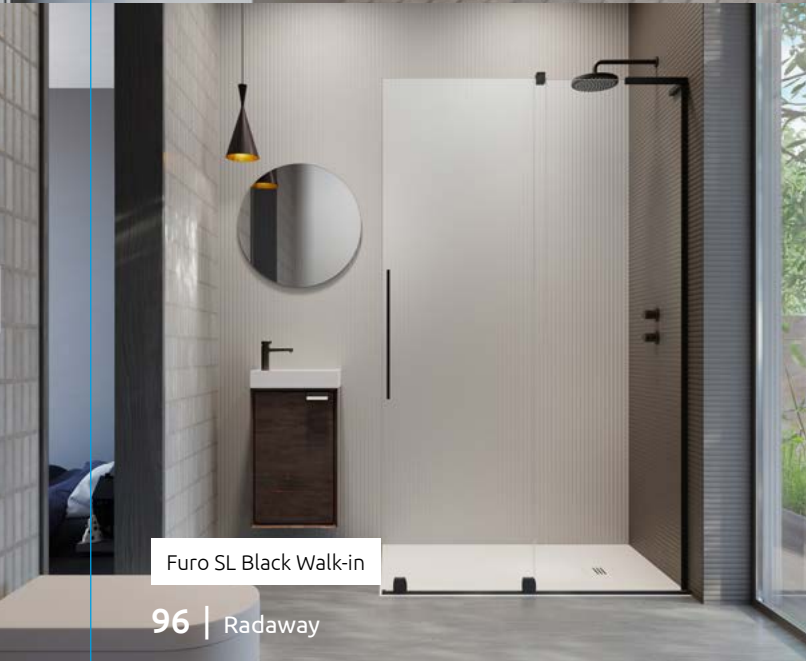

Furo SL Brushed Copper Walk-in

Furo SL Brushed Gold Walk-in

Furo SL Brushed Nickel Walk-in

Furo SL Brushed GunMetal Walk-in

Furo SL Walk-in

Furo SL Black Walk-in

Furo SL Gold Walk-in

| | | |
|--|------------------|----|
| | Chrome | 01 |
| | Gold | 09 |
| | Black | 54 |
| | Brushed Nickel | 91 |
| | Brushed GunMetal | 92 |
| | Brushed Copper | 93 |
| | Brushed Gold | 99 |