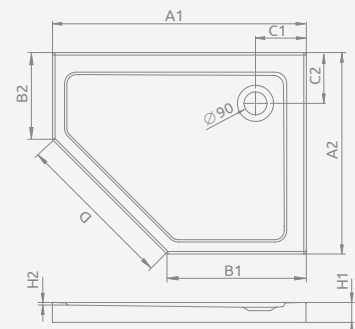

Left version

Right version

Model	Art. No.
DOROS PLUS PT E 100x80 L	SDRPTP1080-01L
DOROS PLUS PT E 100x80 R	SDRPTP1080-01R
DOROS PLUS PT E 100x90 L	SDRPTP1090-01L
DOROS PLUS PT E 100x90 R	SDRPTP1090-01R

DOROS PLUS PT E

To be installed on floor (without legs), siphon outlet $\varnothing 90$ mm, recommended siphons TB90, TB21, TBXS, R500, R580, R510, 690 P, R400 SLIM, R400W SLIM.

Left version

Right version

DOROS PLUS PT E	A1	A2	B1	B2	C1	C2	D	H1	H2
100x80	1000	800	550	350	200	200	635	40	12
100x90	1000	900	550	450	200	200	635	40	12

Dimensions are given in mm.