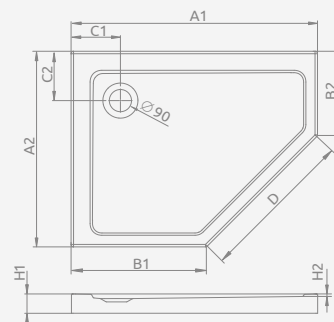

Left version

Right version

Model	Art. No.
DOROS PLUS PT E 100x80 L	SDRPTP1080-01L
DOROS PLUS PT E 100x80 R	SDRPTP1080-01R
DOROS PLUS PT E 100x90 L	SDRPTP1090-01L
DOROS PLUS PT E 100x90 R	SDRPTP1090-01R

DOROS PLUS PT E

To be installed on floor (without legs), siphon outlet $\varnothing 90$ mm, recommended siphons TB90, TB21, TBXS, R500, R580, R510, 690 P, R400 SLIM, R400W SLIM.

Left version

Right version

DOROS PLUS PT E	A1	A2	B1	B2	C1	C2	D	H1	H2
100x80	1000	800	550	350	200	200	635	40	12
100x90	1000	900	550	450	200	200	635	40	12

Dimensions are given in mm.