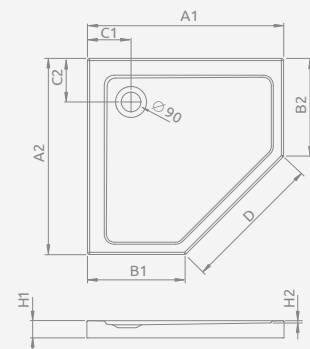

White

White stone

Anthracite stone

Black stone

New

DOROS PT

To be installed on floor (without legs), siphon outlet \varnothing 90 mm, recommended siphone TB90, TB21, TBXS, R500, R580, R583, R510, 690 P, R400 SLIM, R400W SLIM.

The possibility of buying legs. Details on p. 562

DOROS PT	A1	A2	B1	B2	C1	C2	D	H1	H2
80x80	800	800	350	350	200	200	635	50	12
90x90	900	900	450	450	200	200	635	50	12
100x100	1000	1000	550	550	200	200	635	50	12

Model	Art. No.			
	White	White stone	Anthracite stone	Black stone
DOROS PT 80x80	SDRPT8080-01	SDRPT8080-01-04S	SDRPT8080-01-64S	SDRPT8080-01-54S
DOROS PT 90x90	SDRPT9090-01	SDRPT9090-01-04S	SDRPT9090-01-64S	SDRPT9090-01-54S
DOROS PT 100x100	SDRPT1010-01	SDRPT1010-01-04S	SDRPT1010-01-64S	SDRPT1010-01-54S