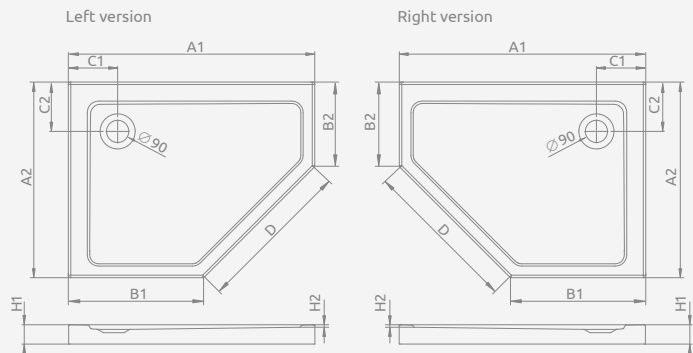

DOROS PT E

To be installed on floor (without legs), siphon outlet \varnothing 90 mm, recommended siphone TB90, TB21, TBXS, R500, R580, R583, R510, 690 P, R400 SLIM, R400W SLIM.

The possibility of buying legs. Details on p. 562

DOROS PT E	A1	A2	B1	B2	C1	C2	D	H1	H2
100x80	1000	800	550	350	200	200	635	50	12
100x90	1000	900	550	450	200	200	635	50	12

Model	Art. No.			
	White	White stone	Anthracite stone	Black stone
DOROS PT E 100x80 L	SDRPT1080-01L	SDRPT1080-01-04SL	SDRPT1080-01-64SL	SDRPT1080-01-54SL
DOROS PT E 100x80 R	SDRPT1080-01R	SDRPT1080-01-04SR	SDRPT1080-01-64SR	SDRPT1080-01-54SR
DOROS PT E 100x90 L	SDRPT1090-01L	SDRPT1090-01-04SL	SDRPT1090-01-64SL	SDRPT1090-01-54SL
DOROS PT E 100x90 R	SDRPT1090-01R	SDRPT1090-01-04SR	SDRPT1090-01-64SR	SDRPT1090-01-54SR