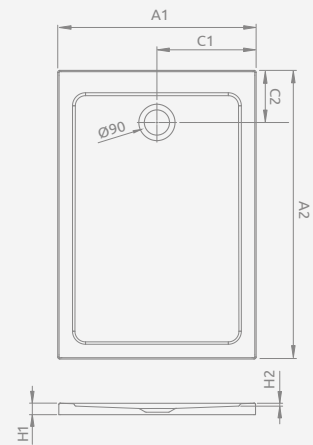

White

White stone

Anthracite stone

Black stone

New

DOROS F

To be installed on floor (without legs), siphon outlet \varnothing 90 mm, recommended siphon TB90, TB21, TBXS, 690 P, R500, R580, R583, R510 lub R400 SLIM, R400W SLIM.

The possibility of buying legs. Details on p. 562

| DOROS F | A1 | A2 | C1 | C2 | H1 | H2 |
|---------|------|------|-----|-----|----|----|
| 90x70 | 700 | 900 | 350 | 220 | 55 | 12 |
| 100x70 | 700 | 1000 | 350 | 220 | 55 | 12 |
| 100x80 | 800 | 1000 | 400 | 220 | 55 | 12 |
| 120x70 | 700 | 1200 | 350 | 220 | 55 | 12 |
| 120x80 | 800 | 1200 | 400 | 220 | 55 | 12 |
| 120x90 | 900 | 1200 | 450 | 220 | 55 | 12 |
| 130x80 | 800 | 1300 | 400 | 220 | 55 | 12 |
| 140x80 | 800 | 1400 | 400 | 220 | 55 | 12 |
| 140x90 | 900 | 1400 | 450 | 220 | 55 | 12 |
| 140x100 | 1000 | 1400 | 500 | 220 | 55 | 12 |
| 150x80 | 800 | 1500 | 400 | 220 | 55 | 12 |
| 150x90 | 900 | 1500 | 450 | 220 | 55 | 12 |
| 160x80 | 800 | 1600 | 400 | 220 | 55 | 12 |
| 160x90 | 900 | 1600 | 450 | 220 | 55 | 12 |

- acrylic shower trays
- acrylic shower trays on a polystyrene base

Dimensions are given in mm.