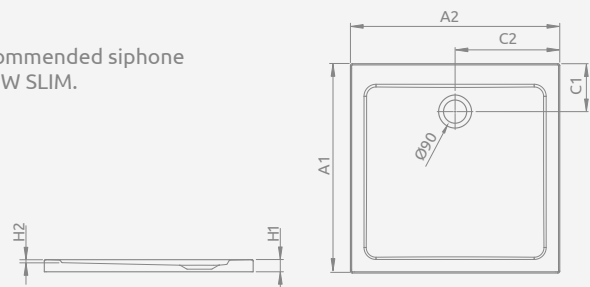

White

White stone

Anthracite stone

Black stone

New

DOROS C

To be installed on floor (without legs), siphon outlet \varnothing 90 mm, recommended siphone TB90, TB21, TBXS, 690 P, R500, R580, R583, R510, R400 SLIM, R400W SLIM.

The possibility of buying legs. Details on p. 562

DOROS C	A1	A2	C1	C2	H1	H2
80x80	800	800	205	400	45	12
90x90	900	900	205	450	45	12
100x1000	1000	1000	205	500	50	12

Model	Art. No.			NEW
	White	White stone	Anthracite stone	Black stone
DOROS C 80x80	SDRC8080-01	SDRC8080-01-04S	SDRC8080-01-64S	SDRC8080-01-54S
DOROS C 90x90	SDRC9090-01	SDRC9090-01-04S	SDRC9090-01-64S	SDRC9090-01-54S
DOROS C 100x100	SDRC1010-01	SDRC1010-01-04S	SDRC1010-01-64S	SDRC1010-01-54S