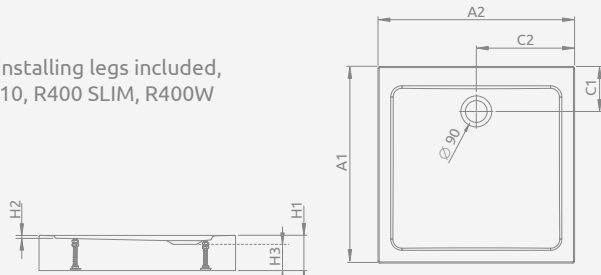

White

White stone

Anthracite stone

Black stone

New

DOROS C Compact

Shower tray with an integrated panel, siphon outlet \varnothing 90 mm, installing legs included, recommended siphons TB90, TB21, TBXS, R500, R580, R583, R510, R400 SLIM, R400W SLIM.

DOROS C Compact	A1	A2	C1	C2	H1	H2	H3
80x80	800	800	205	400	115	12	78
90x90	900	900	205	450	115	12	78
100x100	1000	1000	205	500	115	12	78

Model	Art. No.			NEW
	White	White stone	Anthracite stone	Black stone
DOROS C Compact 80x80	SDRC8080-05	SDRC8080-05-04S	SDRC8080-05-64S	SDRC8080-05-54S
DOROS C Compact 90x90	SDRC9090-05	SDRC9090-05-04S	SDRC9090-05-64S	SDRC9090-05-54S
DOROS C Compact 100x100	SDRC1010-05	SDRC1010-05-04S	SDRC1010-05-64S	SDRC1010-05-54S

Dimensions are given in mm.

- flat shower trays with poliuretano base
- liquid marble shower trays