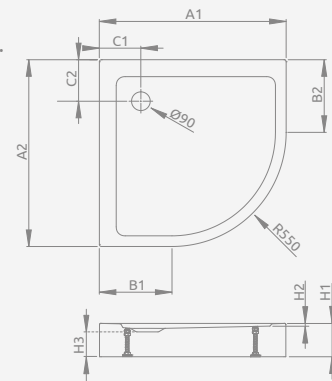

## ■ DOROS A Compact

Shower tray with an integrated panel, siphon outlet  $\varnothing$  90 mm, installing legs included, recommended siphons TB90, TB21, TBXS, R500, R580, R583, R510, R400 SLIM, R400W SLIM.

DOROS A Compact	A1	A2	B1	B2	C1	C2	H1	H2	H3
80x80	800	800	250	250	200	200	115	6	78
90x90	900	900	350	350	200	200	115	6	78

Model	Art. No.			NEW
	White	White stone	Anthracite stone	Black stone
DOROS A Compact 80x80	SDRA8080-05	SDRA8080-05-04S	SDRA8080-05-64S	SDRA8080-05-54S
DOROS A Compact 90x90	SDRA9090-05	SDRA9090-05-04S	SDRA9090-05-64S	SDRA9090-05-54S

Dimensions are given in mm.

- flat shower trays with poliuretano base
- liquid marble shower trays