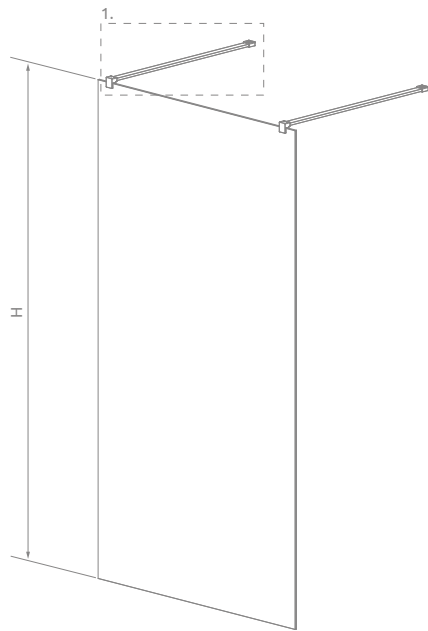

Model	Modo X I transparent glass – 10 mm		Modo New I transparent glass – 8 mm	
	profile finish: CHROME Art. No.	profile finish: BLACK Art. No.	profile finish: CHROME Art. No.	profile finish: BLACK Art. No.
Modo (X/New) I 120	388324-01-01	388324-54-01	388124-01-01	388124-54-01
Modo (X/New) I 130	388334-01-01	388334-54-01	388134-01-01	388134-54-01
Modo (X/New) I 140	388344-01-01	388344-54-01	388144-01-01	388144-54-01
Modo (X/New) I 150	388354-01-01	388354-54-01	388154-01-01	388154-54-01
Modo (X/New) I 160	388364-01-01	388364-54-01	388164-01-01	388164-54-01
Modo New I 120-150x150-230	–	–	388901-01-01	388901-54-01
Modo New I 150-180x150-230	–	–	388902-01-01	388902-54-01

Modo X Black I Frame
Modo New Black I Frame

Modo X Black I Factory
Modo New Black I Factory

Catalogue sheets are available at
www.radaway.eu

TECHNICAL DRAWINGS

*Modo X

Model	X1	X2	H
Modo (X/New) 120	1180	max 1200	2000
Modo (X/New) 130	1280	max 1200	2000
Modo (X/New) 140	1380	max 1200	2000
Modo (X/New) 150	1480	max 1200	2000
Modo (X/New) 160	1580	max 1200	2000

It is possible to create a shower enclosure with a fixed, L-shaped sidewall SW 30 cm wide. It can be matched with 8mm glass only. In this case, when ordering, please also specify the sidewall index number: chrome – 388000-01-01, black – 388000-54-01.

ADDITIONAL OPTIONS

MADE TO MEASURE p. 6	GLASS VARIANTS p. 11	PRINT/ENGRAVING ON GLASS p. 26/30	TELESCOPIC SUPPORT BAR p. 70	TOWEL HANGER p. 14	MAXIMUM HEIGHT p. 17 300 cm	MAXIMUM HEIGHT p. 17 230 cm

Telescopic support bar	For glass	Height	Colour	Art. No.
	8 mm	max 3000 mm		WD-008-02
				WD-008-02-54