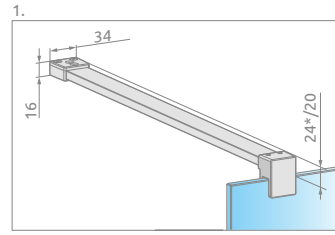

TECHNICAL DRAWINGS