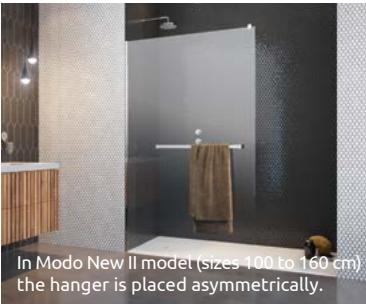

Modo New II with hanger

The product in other colour variants can be found on p. 76

Profile finish:

Glossy:

01 Chrome 09 Gold 54 Black