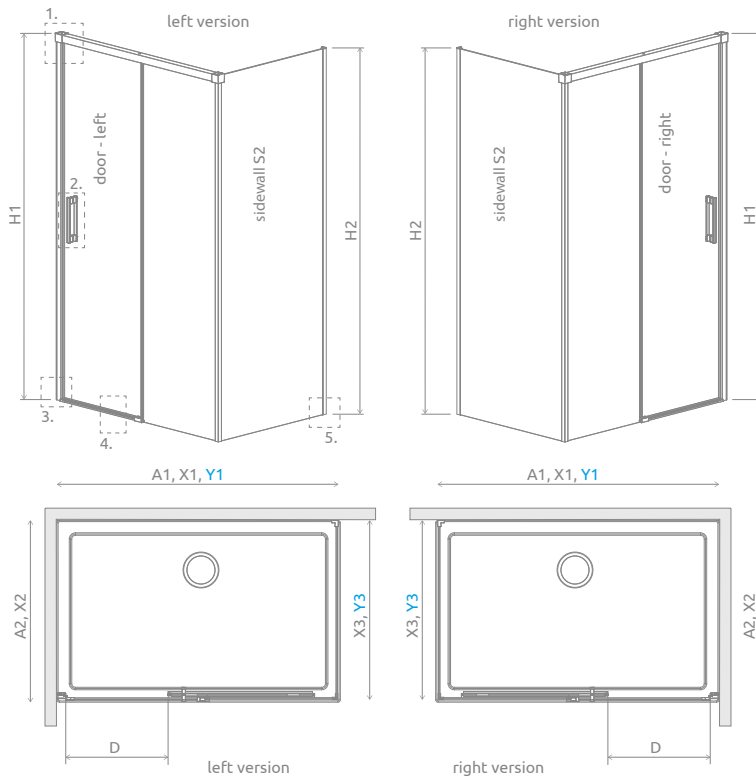

TECHNICAL DRAWINGS