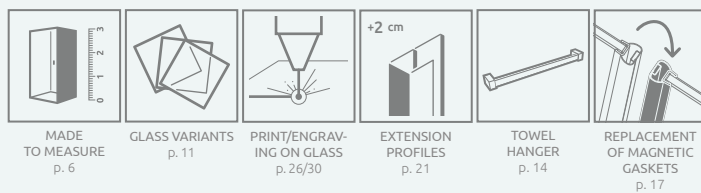

ADDITIONAL OPTIONS