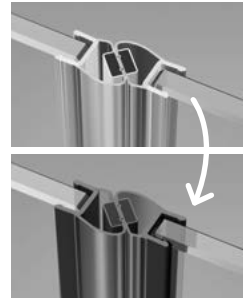

There is a possibility of a paid replacement of transparent gaskets (magnetic, vertical and horizontal) for black gaskets. This option should be clearly stated in the order.

ADDITIONAL OPTIONS

MADE TO MEASURE p. 6	GLASS VARIANTS p. 11	PRINT/ENGRAVING ON GLASS p. 26/30	EXTENSION PROFILES p. 21	TOWEL HANGER p. 14	REPLACEMENT OF MAGNETIC GASKETS p. 17

Extension profiles	profile finish: CHROME Art. No.	profile finish: BLACK Art. No.	profile finish: WHITE Art. No.	profile finish: GOLD Art. No.
Profile +2cm – it can be mounted only on the side of the fixed front wall – set	P01-ID-001-01	P01-ID-001-54	P01-ID-001-04	P01-ID-001-09
Profile +2cm – it can be mounted only on the side of the sidewall – set	P01-ID-KDJ-SC-01	P01-ID-KDJ-SC-54	P01-ID-KDJ-SC-04	P01-ID-KDJ-SC-09