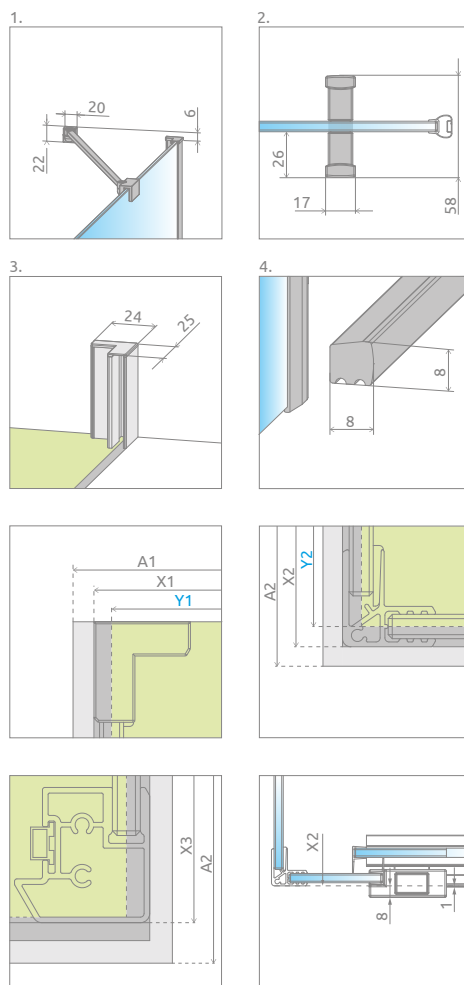

TECHNICAL DRAWINGS