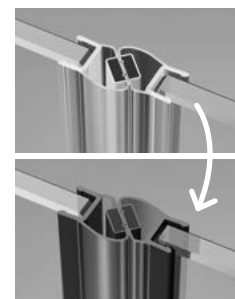

Door	A1	X1	Y1	D	H1
KDJ+S 100	1000	980	970	370	2005
KDJ+S 110	1100	1080	1070	420	2005
KDJ+S 120	1200	1180	1170	470	2005
KDJ+S 130	1300	1280	1270	520	2005
KDJ+S 140	1400	1380	1370	570	2005
KDJ+S 150	1500	1480	1470	620	2005
KDJ+S 160	1600	1580	1570	670	2005

Sidewall S1	X3
S1 70	681-696
S1 75	731-746
S1 80	781-796
S1 90	881-896
S1 100	981-996

Sidewall S2	A2	X2	Y2	H2
S2 70	700	685-700	680-695	2000
S2 75	750	735-750	730-745	2000
S2 80	800	785-800	780-795	2000
S2 90	900	885-900	880-895	2000
S2 100	1000	985-1000	980-995	2000

ADDITIONAL OPTIONS

 MADE TO MEASURE p. 6	 GLASS VARIANTS p. 11	 PRINT/ENGRAVING ON GLASS p. 26/30	 +2 cm EXTENSION PROFILES p. 21	 TOWEL HANGER p. 14	 REPLACEMENT OF MAGNETIC GASKETS p. 17

There is a possibility of a paid replacement of transparent gaskets (magnetic, vertical and horizontal) for black gaskets. This option should be clearly stated in the order.

Extension profiles	profile finish: CHROME Art. No.	profile finish: BLACK Art. No.
Profile +2cm – it can be mounted only on the side of the sidewall – set	P01-ID-KDJ-SC-01	P01-ID-KDJ-SC-54