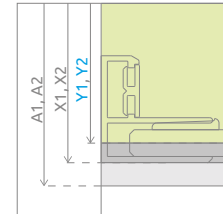

TECHNICAL DRAWINGS