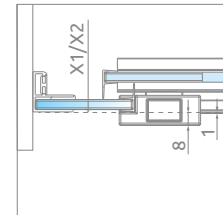

TECHNICAL DRAWINGS