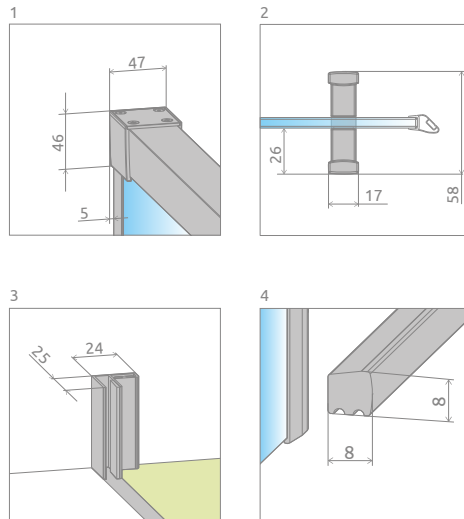

TECHNICAL DRAWINGS