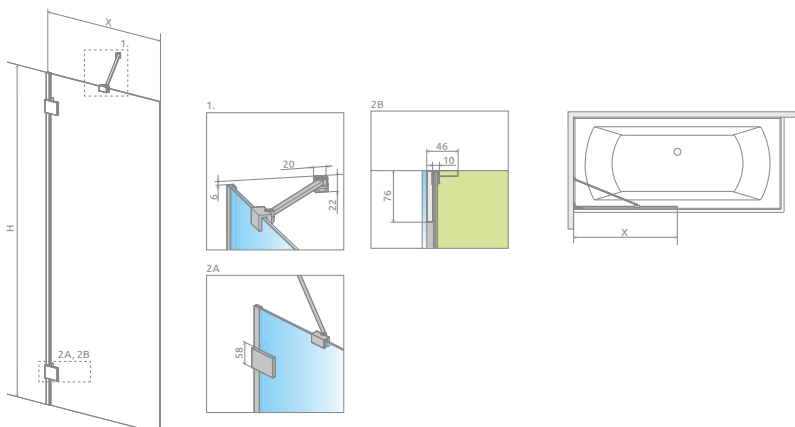

91 Nickel 99 Gold 92 GunMetal 93 Copper

In the article number, the symbol "XX" should be replaced with the symbol of the selected colour: 09, 91, 92, 93, 99

Model	TRANSPARENT GLASS			Art. No.
	profile finish: CHROME Art. No.	profile finish: BLACK Art. No.	profile finish: WHITE Art. No.	
PNJ II 50	10101050-01-01	10101050-54-01	10101050-04-01	10101050-XX-01
PNJ II 60	10101060-01-01	10101060-54-01	10101060-04-01	10101060-XX-01
PNJ II 70	10101070-01-01	10101070-54-01	10101070-04-01	10101070-XX-01
PNJ II 80	10101080-01-01	10101080-54-01	10101080-04-01	10101080-XX-01
PNJ II 90	10101090-01-01	10101090-54-01	10101090-04-01	10101090-XX-01
PNJ II 100	10101100-01-01	10101100-54-01	10101100-04-01	10101100-XX-01

TECHNICAL DRAWINGS

Model	X	H
PNJ II 50	500-508	1500
PNJ II 60	600-608	1500
PNJ II 70	700-708	1500
PNJ II 80	800-808	1500
PNJ II 90	900-908	1500
PNJ II 100	1000-1008	1500