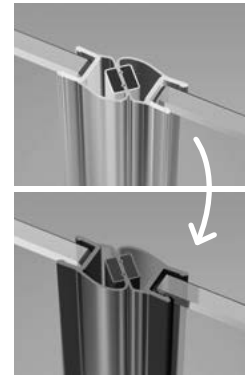

TECHNICAL DRAWINGS

There is a possibility of a paid replacement of transparent gaskets for black gaskets:

- option no. 1 - only magnetic gaskets,
- option no. 2 - all gaskets (magnetic, vertical and horizontal).

The selected option must be clearly stated in the order.

Model	A1	A2	X1	X2	Y1	Y2	B1	B2	C1	C2	D	H
PDD 80Lx80R	800	800	789-797	789-797	776-784	776-784	446	446	193-201	193-201	825	2000
PDD 80Lx90R	800	900	789-797	889-897	776-784	876-884	446	446	193-201	293-301	825	2000
PDD 80Lx100R	800	1000	789-797	989-997	776-784	976-984	446	446	193-201	393-401	825	2000
PDD 90Lx80R	900	800	889-897	789-797	876-884	776-784	446	446	293-301	193-201	825	2000
PDD 90Lx90R	900	900	889-897	889-897	876-884	876-884	446	446	293-301	293-301	825	2000
PDD 90Lx100R	900	1000	889-897	989-997	876-884	976-984	446	446	293-301	393-401	825	2000
PDD 100Lx80R	1000	800	989-997	789-797	976-984	776-784	446	446	393-401	193-201	825	2000
PDD 100Lx90R	1000	900	989-997	889-897	976-984	876-884	446	446	393-401	293-301	825	2000
PDD 100Lx100R	1000	1000	989-997	989-997	976-984	976-984	446	446	393-401	393-401	825	2000