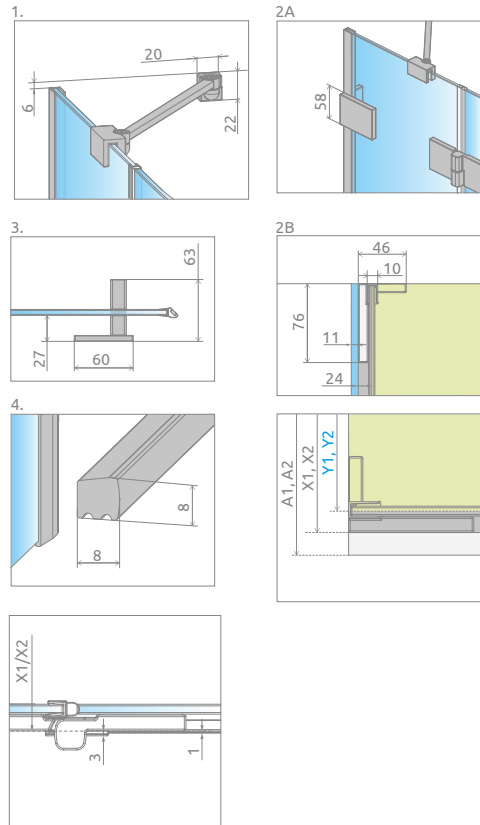

TECHNICAL DRAWINGS

There is a possibility of a paid replacement of transparent gaskets for black gaskets:

- option no. 1 - only magnetic gaskets,
- option no. 2 - all gaskets (magnetic, vertical and horizontal).

The selected option must be clearly stated in the order.

Model	A1	A2	X1	X2	Y1	Y2	B1	B2	C1	C2	D	H
PDD 80Lx80R	800	800	789-797	789-797	776-784	776-784	446	446	193-201	193-201	825	2000
PDD 80Lx90R	800	900	789-797	889-897	776-784	876-884	446	446	193-201	293-301	825	2000
PDD 80Lx100R	800	1000	789-797	989-997	776-784	976-984	446	446	193-201	393-401	825	2000
PDD 90Lx80R	900	800	889-897	789-797	876-884	776-784	446	446	293-301	193-201	825	2000
PDD 90Lx90R	900	900	889-897	889-897	876-884	876-884	446	446	293-301	293-301	825	2000
PDD 90Lx100R	900	1000	889-897	989-997	876-884	976-984	446	446	293-301	393-401	825	2000
PDD 100Lx80R	1000	800	989-997	789-797	976-984	776-784	446	446	393-401	193-201	825	2000
PDD 100Lx90R	1000	900	989-997	889-897	976-984	876-884	446	446	393-401	293-301	825	2000
PDD 100Lx100R	1000	1000	989-997	989-997	976-984	976-984	446	446	393-401	393-401	825	2000