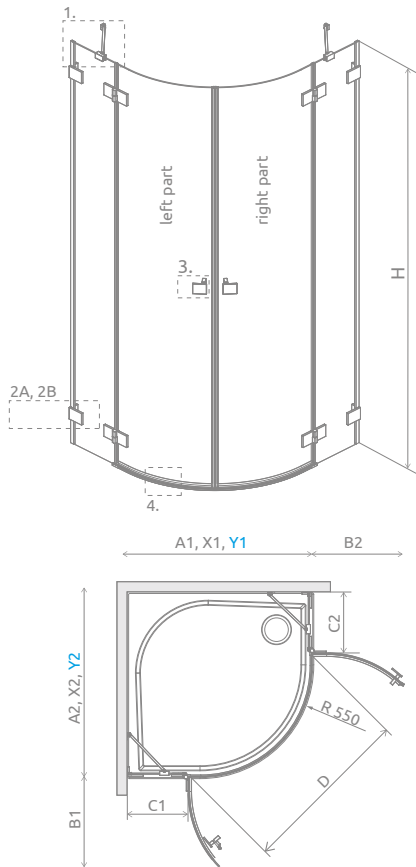

TECHNICAL DRAWINGS

There is a possibility of a paid replacement of transparent gaskets for black gaskets:

- option no. 1 - only magnetic gaskets,
- option no. 2 - all gaskets (magnetic, vertical and horizontal).

The selected option must be clearly stated in the order.

Model	A1	A2	X1	X2	Y1	Y2	B1	B2	C1	C2	D	H
PDD 80Lx80R	800	800	789-797	789-797	776-784	776-784	446	446	193-201	193-201	825	2000
PDD 80Lx90R	800	900	789-797	889-897	776-784	876-884	446	446	193-201	293-301	825	2000
PDD 80Lx100R	800	1000	789-797	989-997	776-784	976-984	446	446	193-201	393-401	825	2000
PDD 90Lx80R	900	800	889-897	789-797	876-884	776-784	446	446	293-301	193-201	825	2000
PDD 90Lx90R	900	900	889-897	889-897	876-884	876-884	446	446	293-301	293-301	825	2000
PDD 90Lx100R	900	1000	889-897	989-997	876-884	976-984	446	446	293-301	393-401	825	2000
PDD 100Lx80R	1000	800	989-997	789-797	976-984	776-784	446	446	393-401	193-201	825	2000
PDD 100Lx90R	1000	900	989-997	889-897	976-984	876-884	446	446	393-401	293-301	825	2000
PDD 100Lx100R	1000	1000	989-997	989-997	976-984	976-984	446	446	393-401	393-401	825	2000