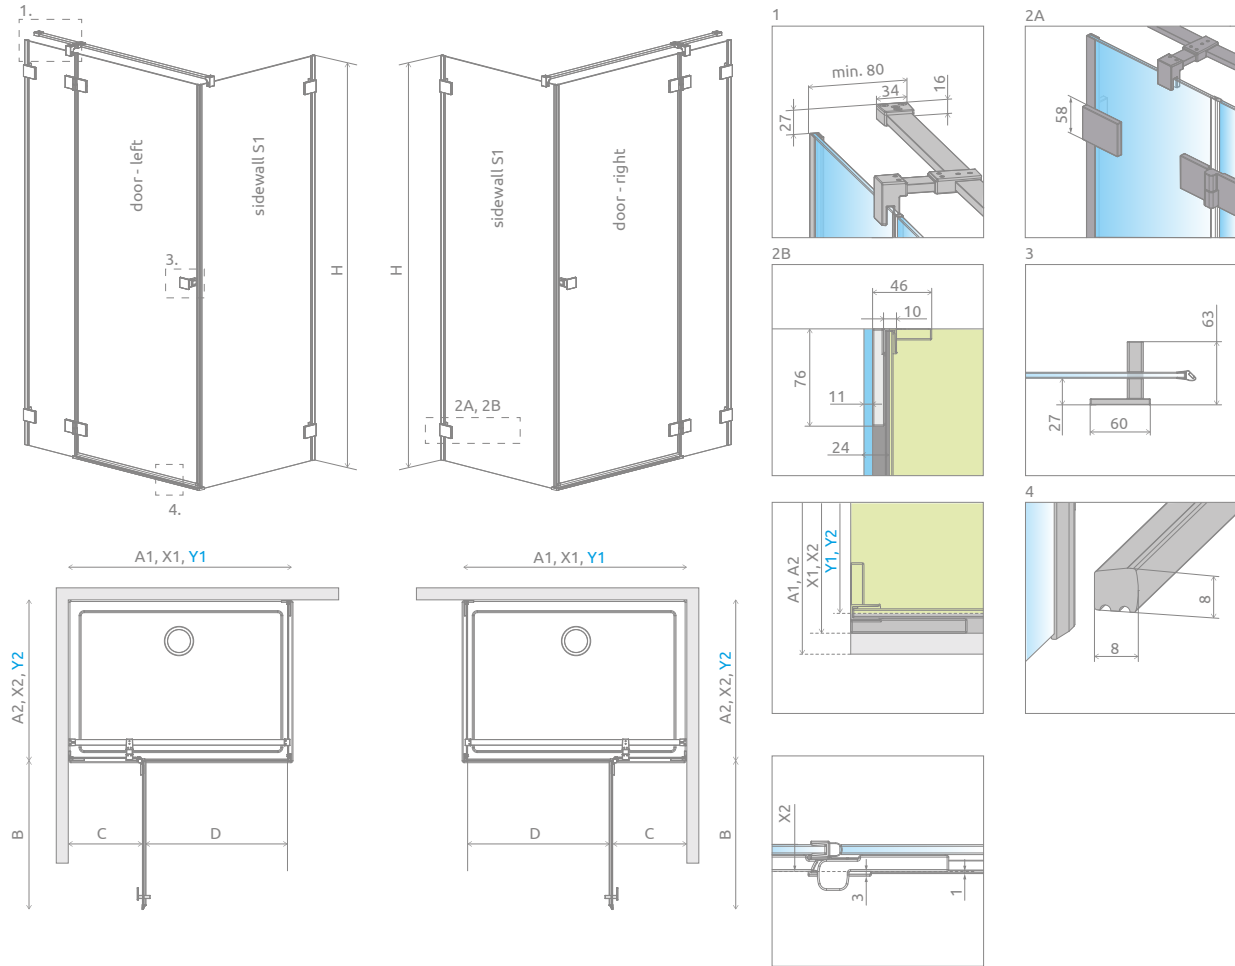

TECHNICAL DRAWINGS

There is a possibility of a paid replacement of transparent gaskets for black gaskets:

- option no. 1 - only magnetic gaskets,
- option no. 2 - all gaskets (magnetic, vertical and horizontal).

The selected option must be clearly stated in the order.

Door	A1	X1	Y1	B	C	D	H
KDJ 80	800	789-797	776-784	530	263-271	505	2000
KDJ 90	900	889-897	876-884	630	263-271	605	2000
KDJ 100	1000	989-997	976-984	630	363-371	605	2000
KDJ 110	1100	1089-1097	1076-1084	730	363-371	705	2000
KDJ 120	1200	1189-1197	1176-1184	830	363-371	805	2000

Sidewall S1	A2	X2	Y2
S1 70	700	689-697	676-684
S1 75	750	739-747	726-734
S1 80	800	789-797	776-784
S1 90	900	889-897	876-884
S1 100	1000	989-997	976-984
S1 110	1100	1089-1097	1076-1084
S1 120	1200	1189-1197	1176-1184