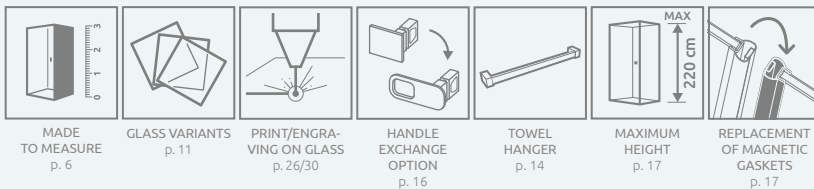

The selected option must be clearly stated in the order.

Door	A1	X1	Y1	B	C	D	H
KDJ 80	800	789-797	776-784	530	263-271	505	2000
KDJ 90	900	889-897	876-884	630	263-271	605	2000
KDJ 100	1000	989-997	976-984	630	363-371	605	2000
KDJ 110	1100	1089-1097	1076-1084	730	363-371	705	2000
KDJ 120	1200	1189-1197	1176-1184	830	363-371	805	2000

ADDITIONAL OPTIONS

NAVIGATION

Dimensions are given in mm.