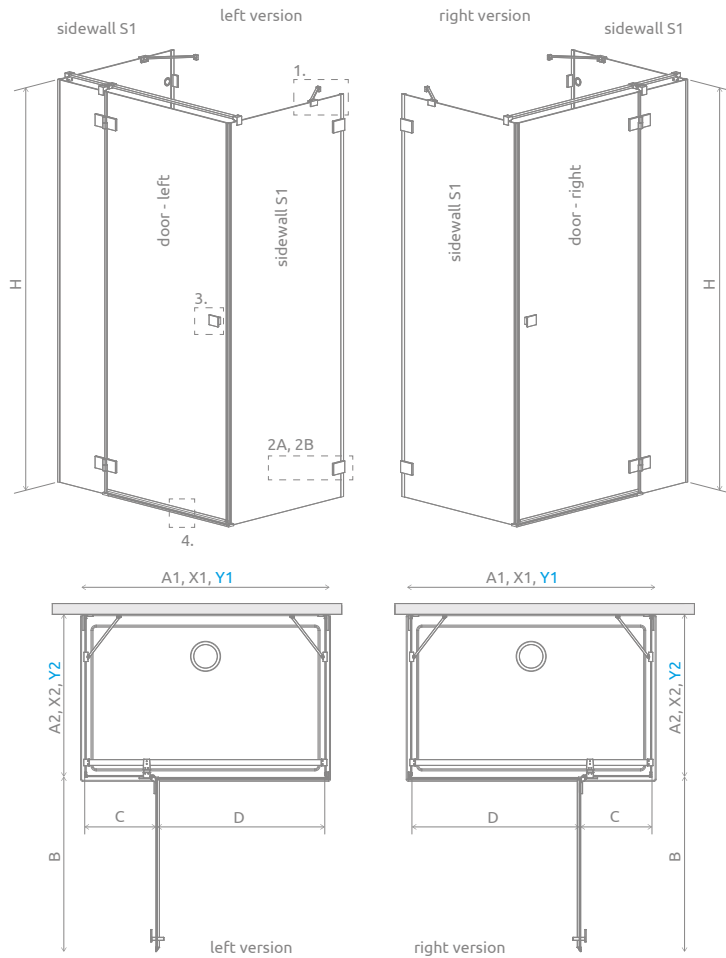

TECHNICAL DRAWINGS

Door	A1	X1	Y1	B	C	D	H
KDJ+S 80	800	772	746	540	236	505	2000
KDJ+S 90	900	872	846	640	236	605	2000
KDJ+S 100	1000	972	946	640	336	605	2000
KDJ+S 110	1100	1072	1046	740	336	705	2000
KDJ+S 120	1200	1172	1146	840	336	805	2000

Sidewall S1	A2	X2	Y2
S1 70	700	680-688	675-683
S1 75	750	730-738	725-733
S1 80	800	780-788	775-783
S1 90	900	880-888	875-883
S1 100	1000	980-988	975-983