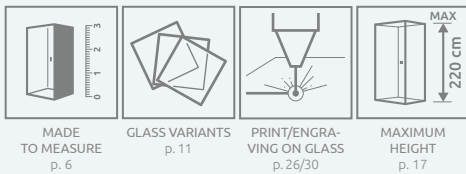

Shower enclosure set consists of 3 parts: shower door and 2 sidewalls S1.
Please specify all the article numbers when making an order.

In the article number, the symbol "XX" should be replaced with the symbol of the selected colour:
09, 91, 92, 93, 99

SIDEWALL S1 (the package includes 1 sidewall, remember to order 2 sidewalls when making an order)

Model	TRANSPARENT GLASS	
	profile finish: CHROME, GOLD, BLACK, WHITE, BRUSHED: NICKEL, GOLD, GUNMETAL, COPPER Art. No.	
S1 70	10098070-01-01	
S1 75	10098075-01-01	
S1 80	10098080-01-01	
S1 90	10098090-01-01	
S1 100	10098100-01-01	

TECHNICAL DRAWINGS

Door	A1	X1	Y1	B	C	D	H
KDJ+S 80	800	772	746	540	236	505	2000
KDJ+S 90	900	872	846	640	236	605	2000
KDJ+S 100	1000	972	946	640	336	605	2000
KDJ+S 110	1100	1072	1046	740	336	705	2000
KDJ+S 120	1200	1172	1146	840	336	805	2000

Sidewall S1	A2	X2	Y2
S1 70	700	680-688	675-683
S1 75	750	730-738	725-733
S1 80	800	780-788	775-783
S1 90	900	880-888	875-883
S1 100	1000	980-988	975-983

ADDITIONAL OPTIONS

NAVIGATION

Dimensions are given in mm.