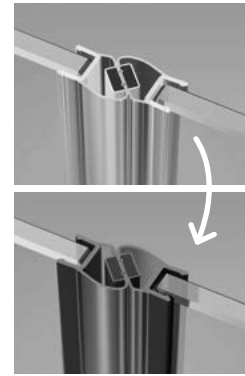

TECHNICAL DRAWINGS

There is a possibility of a paid replacement of transparent gaskets for black gaskets:

- option no. 1 – only magnetic gaskets,
- option no. 2 – all gaskets (magnetic, vertical and horizontal).

The selected option must be clearly stated in the order.

Model	A1	A2	X1	X2	Y1	Y2	B1	B2	C1	C2	D	H
KDD 80Lx80R	800	800	789-797	789-797	776-784	776-784	530	530	263-271	263-271	745	2000
KDD 80Lx90R	800	900	789-797	889-897	776-784	876-884	530	630	263-271	263-271	810	2000
KDD 80Lx100R	800	1000	789-797	989-997	776-784	976-984	530	630	263-271	363-371	810	2000
KDD 90Lx80R	900	800	889-897	789-797	876-884	776-784	630	530	263-271	263-271	810	2000
KDD 90Lx90R	900	900	889-897	889-897	876-884	876-884	630	630	263-271	263-271	885	2000
KDD 90Lx100R	900	1000	889-897	989-997	876-884	976-984	630	630	263-271	363-371	885	2000
KDD 100Lx80R	1000	800	989-997	789-797	976-984	776-784	630	530	363-371	263-271	810	2000
KDD 100Lx90R	1000	900	989-997	889-897	976-984	876-884	630	630	363-371	263-271	885	2000
KDD 100Lx100R	1000	1000	989-997	989-997	976-984	976-984	630	630	363-371	363-371	885	2000