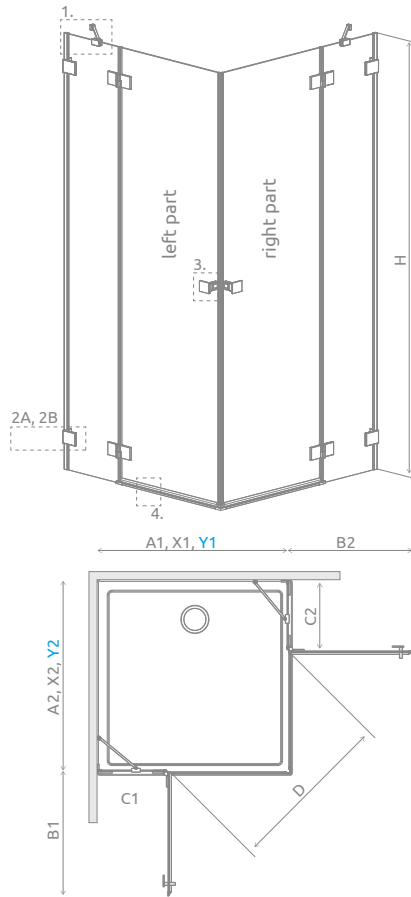

TECHNICAL DRAWINGS

There is a possibility of a paid replacement of transparent gaskets for black gaskets:

- option no. 1 – only magnetic gaskets,
- option no. 2 – all gaskets (magnetic, vertical and horizontal).

The selected option must be clearly stated in the order.

Model	A1	A2	X1	X2	Y1	Y2	B1	B2	C1	C2	D	H
KDD 80Lx80R	800	800	789-797	789-797	776-784	776-784	530	530	263-271	263-271	745	2000
KDD 80Lx90R	800	900	789-797	889-897	776-784	876-884	530	630	263-271	263-271	810	2000
KDD 80Lx100R	800	1000	789-797	989-997	776-784	976-984	530	630	263-271	363-371	810	2000
KDD 90Lx80R	900	800	889-897	789-797	876-884	776-784	630	530	263-271	263-271	810	2000
KDD 90Lx90R	900	900	889-897	889-897	876-884	876-884	630	630	263-271	263-271	885	2000
KDD 90Lx100R	900	1000	889-897	989-997	876-884	976-984	630	630	263-271	363-371	885	2000
KDD 100Lx80R	1000	800	989-997	789-797	976-984	776-784	630	530	363-371	263-271	810	2000
KDD 100Lx90R	1000	900	989-997	889-897	976-984	876-884	630	630	363-371	263-271	885	2000
KDD 100Lx100R	1000	1000	989-997	989-997	976-984	976-984	630	630	363-371	363-371	885	2000