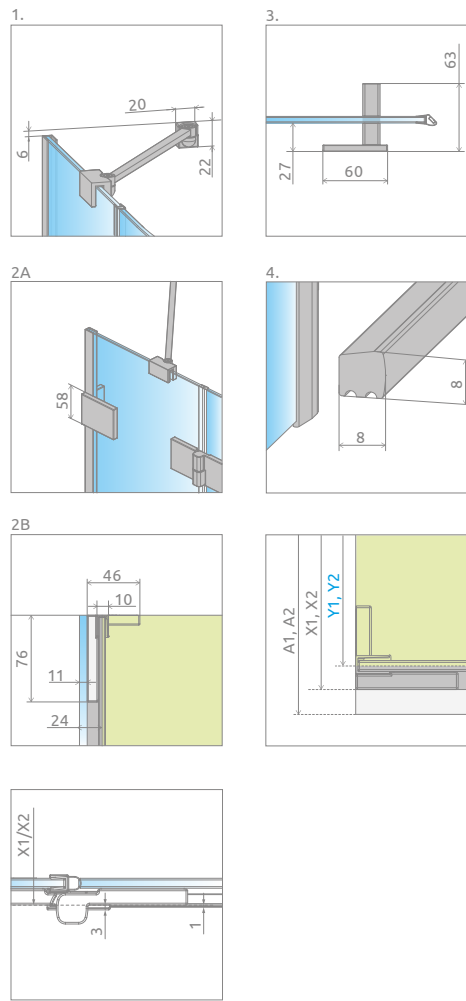

TECHNICAL DRAWINGS

There is a possibility of a paid replacement of transparent gaskets for black gaskets:

- option no. 1 – only magnetic gaskets,
- option no. 2 – all gaskets (magnetic, vertical and horizontal).

The selected option must be clearly stated in the order.

Model	A1	A2	X1	X2	Y1	Y2	B1	B2	C1	C2	D	H
KDD 80Lx80R	800	800	789-797	789-797	776-784	776-784	530	530	263-271	263-271	745	2000
KDD 80Lx90R	800	900	789-797	889-897	776-784	876-884	530	630	263-271	263-271	810	2000
KDD 80Lx100R	800	1000	789-797	989-997	776-784	976-984	530	630	263-271	363-371	810	2000
KDD 90Lx80R	900	800	889-897	789-797	876-884	776-784	630	530	263-271	263-271	810	2000
KDD 90Lx90R	900	900	889-897	889-897	876-884	876-884	630	630	263-271	263-271	885	2000
KDD 90Lx100R	900	1000	889-897	989-997	876-884	976-984	630	630	263-271	363-371	885	2000
KDD 100Lx80R	1000	800	989-997	789-797	976-984	776-784	630	530	363-371	263-271	810	2000
KDD 100Lx90R	1000	900	989-997	889-897	976-984	876-884	630	630	363-371	263-271	885	2000
KDD 100Lx100R	1000	1000	989-997	989-997	976-984	976-984	630	630	363-371	363-371	885	2000