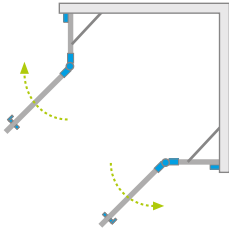

Essenza Pro KDD

The product in other colour variants can be found on p. 217