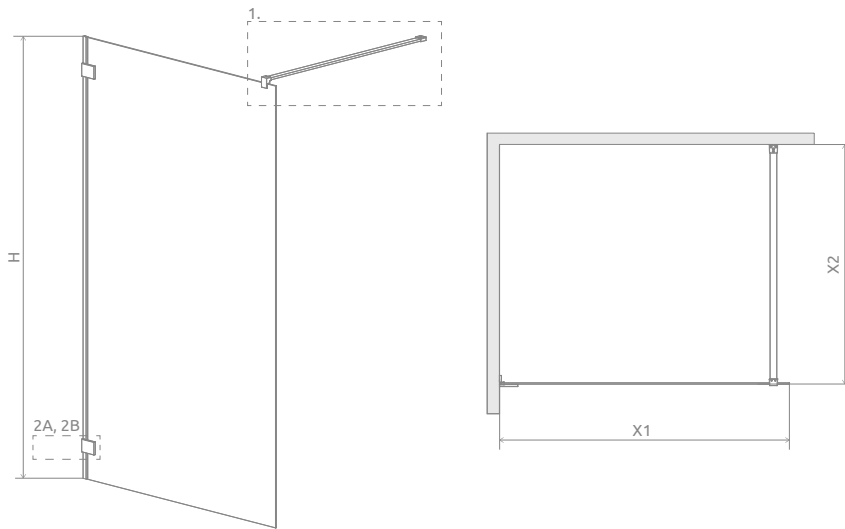

TECHNICAL DRAWINGS

Model	X1	X2	H
Walk-In 50	485-493	max 1200	2000
Walk-In 55	535-543	max 1200	2000
Walk-In 60	585-593	max 1200	2000
Walk-In 65	635-643	max 1200	2000
Walk-In 70	685-693	max 1200	2000
Walk-In 75	735-743	max 1200	2000
Walk-In 80	785-793	max 1200	2000
Walk-In 85	835-843	max 1200	2000
Walk-In 90	885-893	max 1200	2000
Walk-In 95	935-943	max 1200	2000
Walk-In 100	985-993	max 1200	2000
Walk-In 105	1035-1043	max 1200	2000
Walk-In 110	1085-1093	max 1200	2000
Walk-In 115	1135-1143	max 1200	2000
Walk-In 120	1185-1193	max 1200	2000
Walk-In 125	1235-1243	max 1200	2000
Walk-In 130	1285-1293	max 1200	2000
Walk-In 135	1335-1343	max 1200	2000
Walk-In 140	1385-1393	max 1200	2000
Walk-In 145	1435-1443	max 1200	2000
Walk-In 150	1485-1493	max 1200	2000
Walk-In 155	1535-1543	max 1200	2000
Walk-In 160	1585-1593	max 1200	2000

*Essenza Pro 8
2A

*Essenza Pro 8

The wall-adjacent sealing profile can fill in the wall irregularities up to about 8 mm.

ADDITIONAL OPTIONS

MADE TO MEASURE p. 6	GLASS VARIANTS p. 11	PRINT/ENGRAVING ON GLASS p. 26/30	ANGLE L-STABILIZER p. 13	MAXIMUM HEIGHT p. 17