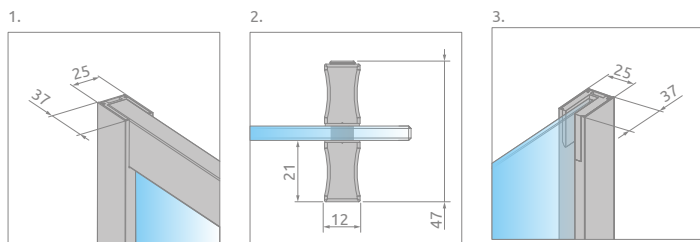

# Alienta DWJ

Alienta DWJ + Kyntos F

Profile finish:

01 Chrome 54 Black

This is a universal door. It is possible to install it as a right or left version.

| Model   | Width of niche (X) | Height (H) | TRANSPARENT GLASS                         |  |
|---------|--------------------|------------|---|--|
|         |                    |            | profile finish: <b>CHROME</b><br>Art. No. | profile finish: <b>BLACK</b><br>Art. No. |
| DWJ 100 | 985-1015           | 1900       | 10260100-01-01                            | 10260100-54-01                           |
| DWJ 110 | 1085-1115          | 1900       | 10260110-01-01                            | –  |
| DWJ 120 | 1185-1215          | 1900       | 10260120-01-01                            | 10260120-54-01                           |
| DWJ 130 | 1285-1315          | 1900       | 10260130-01-01                            | –  |
| DWJ 140 | 1385-1415          | 1900       | 10260140-01-01                            | –  |

# TECHNICAL DRAWINGS

| Model   | X         | C       | D   | H    |
|---------|-----------|---------|-----|------|
| DWJ 100 | 985-1015  | 465-485 | 400 | 1900 |
| DWJ 110 | 1085-1115 | 515-535 | 450 | 1900 |
| DWJ 120 | 1185-1215 | 565-585 | 500 | 1900 |
| DWJ 130 | 1285-1315 | 615-635 | 550 | 1900 |
| DWJ 140 | 1385-1415 | 665-685 | 600 | 1900 |

## NAVIGATION

Dimensions are given in mm.