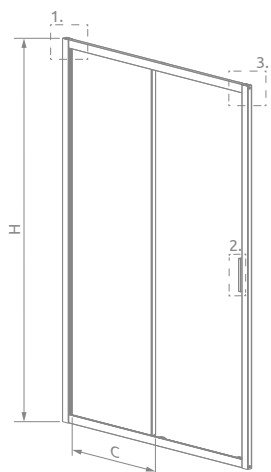

# Alienta DWJ

Alienta DWJ + Kyntos F

Profile finish:

01 Chrome 54 Black

This is a universal door. It is possible to install it as a right or left version.

| Model   | Width of niche (X) | Height (H) | TRANSPARENT GLASS                         |  |
|---------|--------------------|------------|---|--|
|         |                    |            | profile finish: <b>CHROME</b><br>Art. No. | profile finish: <b>BLACK</b><br>Art. No. |
| DWJ 100 | 985-1015           | 1900       | 10260100-01-01                            | 10260100-54-01                           |
| DWJ 110 | 1085-1115          | 1900       | 10260110-01-01                            | –  |
| DWJ 120 | 1185-1215          | 1900       | 10260120-01-01                            | 10260120-54-01                           |
| DWJ 130 | 1285-1315          | 1900       | 10260130-01-01                            | –  |
| DWJ 140 | 1385-1415          | 1900       | 10260140-01-01                            | –  |

# TECHNICAL DRAWINGS

| Model   | X         | C       | D   | H    |
|---------|-----------|---------|-----|------|
| DWJ 100 | 985-1015  | 465-485 | 400 | 1900 |
| DWJ 110 | 1085-1115 | 515-535 | 450 | 1900 |
| DWJ 120 | 1185-1215 | 565-585 | 500 | 1900 |
| DWJ 130 | 1285-1315 | 615-635 | 550 | 1900 |
| DWJ 140 | 1385-1415 | 665-685 | 600 | 1900 |

## NAVIGATION

Dimensions are given in mm.