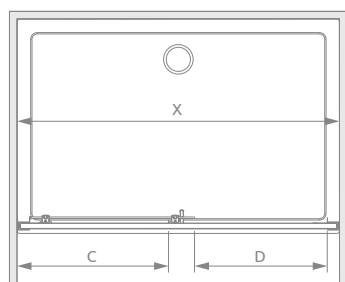

# Alienta DWJ

Alienta DWJ + Kyntos F

Profile finish:

01 Chrome 54 Black

This is a universal door. It is possible to install it as a right or left version.

| Model   | Width of niche (X) | Height (H) | TRANSPARENT GLASS                         |  |
|---------|--------------------|------------|---|--|
|         |                    |            | profile finish: <b>CHROME</b><br>Art. No. | profile finish: <b>BLACK</b><br>Art. No. |
| DWJ 100 | 985-1015           | 1900       | 10260100-01-01                            | 10260100-54-01                           |
| DWJ 110 | 1085-1115          | 1900       | 10260110-01-01                            | –  |
| DWJ 120 | 1185-1215          | 1900       | 10260120-01-01                            | 10260120-54-01                           |
| DWJ 130 | 1285-1315          | 1900       | 10260130-01-01                            | –  |
| DWJ 140 | 1385-1415          | 1900       | 10260140-01-01                            | –  |

# TECHNICAL DRAWINGS

| Model   | X         | C       | D   | H    |
|---------|-----------|---------|-----|------|
| DWJ 100 | 985-1015  | 465-485 | 400 | 1900 |
| DWJ 110 | 1085-1115 | 515-535 | 450 | 1900 |
| DWJ 120 | 1185-1215 | 565-585 | 500 | 1900 |
| DWJ 130 | 1285-1315 | 615-635 | 550 | 1900 |
| DWJ 140 | 1385-1415 | 665-685 | 600 | 1900 |

## NAVIGATION

Dimensions are given in mm.