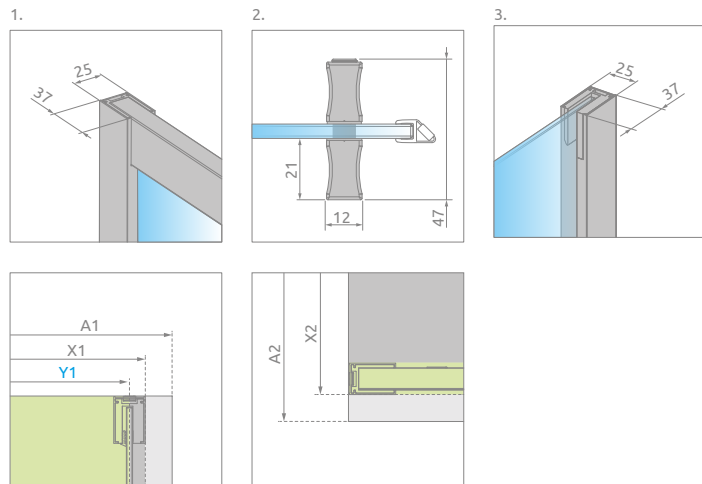

TECHNICAL DRAWINGS

It is possible to order a three-walled shower enclosure, please provide 3 article numbers: DWJ door and two S walls.

Door	A1	X1	Y1	C	D	H
DWJ 100	1000	985-1005	972-992	465-485	400	1900
DWJ 110	1100	1085-1105	1072-1092	515-535	450	1900
DWJ 120	1200	1185-1205	1172-1192	565-585	500	1900
DWJ 130	1300	1285-1305	1272-1292	615-635	550	1900
DWJ 140	1400	1385-1405	1372-1392	665-685	600	1900

Sidewall	A2	X2
S 80	800	785-800
S 90	900	885-900

NAVIGATION

Dimensions are given in mm.