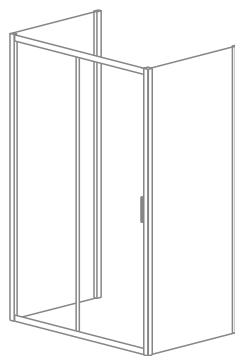

TECHNICAL DRAWINGS

It is possible to order a three-walled shower enclosure, please provide 3 article numbers: DWJ door and two S walls.

Door	A1	X1	Y1	C	D	H
DWJ 100	1000	985-1005	972-992	465-485	400	1900
DWJ 110	1100	1085-1105	1072-1092	515-535	450	1900
DWJ 120	1200	1185-1205	1172-1192	565-585	500	1900
DWJ 130	1300	1285-1305	1272-1292	615-635	550	1900
DWJ 140	1400	1385-1405	1372-1392	665-685	600	1900

Sidewall	A2	X2
S 80	800	785-800
S 90	900	885-900