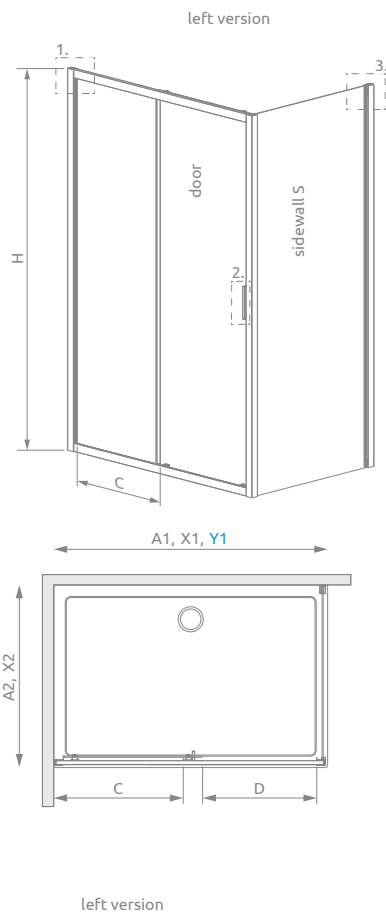

## DOOR

Model	Tray width (A1)	Height (H)	TRANSPARENT GLASS	
			profile finish: <b>CHROME</b> Art. No.	profile finish: <b>BLACK</b> Art. No.
DWJ 100	1000	1900	10260100-01-01	10260100-54-01
DWJ 110	1100	1900	10260110-01-01	–
DWJ 120	1200	1900	10260120-01-01	10260120-54-01
DWJ 130	1300	1900	10260130-01-01	–
DWJ 140	1400	1900	10260140-01-01	–

## SIDEWALL S

Model	Tray width (A2)	Height (H)	TRANSPARENT GLASS	
			profile finish: <b>CHROME</b> Art. No.	profile finish: <b>BLACK</b> Art. No.
S 80	800	1900	10270080-01-01	10270080-54-01
S 90	900	1900	10270090-01-01	10270090-54-01

# TECHNICAL DRAWINGS

It is possible to order a three-walled shower enclosure, please provide 3 article numbers: DWJ door and two S walls.

Door	A1	X1	Y1	C	D	H
DWJ 100	1000	985-1005	972-992	465-485	400	1900
DWJ 110	1100	1085-1105	1072-1092	515-535	450	1900
DWJ 120	1200	1185-1205	1172-1192	565-585	500	1900
DWJ 130	1300	1285-1305	1272-1292	615-635	550	1900
DWJ 140	1400	1385-1405	1372-1392	665-685	600	1900

## NAVIGATION

Dimensions are given in mm.