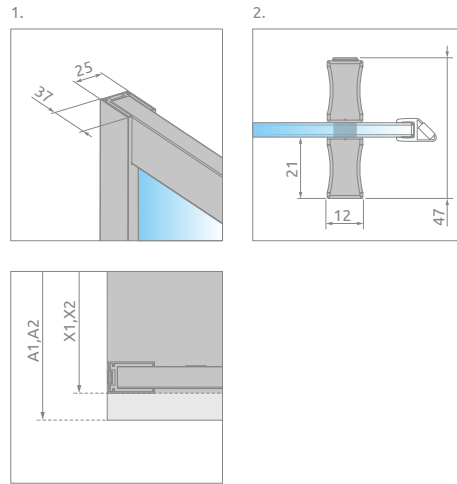

## SYMMETRIC SHOWER ENCLOSURES

Model	Tray width (A)	Height (H)	TRANSPARENT GLASS	
			profile finish: <b>CHROME</b> Art. No.	profile finish: <b>BLACK</b> Art. No.
C 80×80	800×800	1900	10238080-01-01	10238080-54-01
C 90×90	900×900	1900	10239090-01-01	10239090-54-01

## ASYMMETRIC SHOWER ENCLOSURES

This is an universal shower enclosure. It possible to install it as a right or left version.

Model	Tray width (A)	Height (H)	TRANSPARENT GLASS	
			profile finish: <b>CHROME</b> Art. No.	profile finish: <b>BLACK</b> Art. No.
D 80×90	800×900	1900	10258090-01-01	10258090-54-01
D 80×100	800×1000	1900	10258010-01-01	10258010-54-01

# TECHNICAL DRAWINGS

Model	A1	A2	X1	X2	C1	C2	D	H
C 80×80	800	800	785-800	785-800	357-372	357-372	430	1900
C 90×90	900	900	885-900	885-900	407-422	407-422	500	1900
D 80×90	800	900	785-800	885-900	357-372	407-422	465	1900
D 80×100	800	1000	785-800	985-1000	357-372	457-472	500	1900

## NAVIGATION

Dimensions are given in mm.