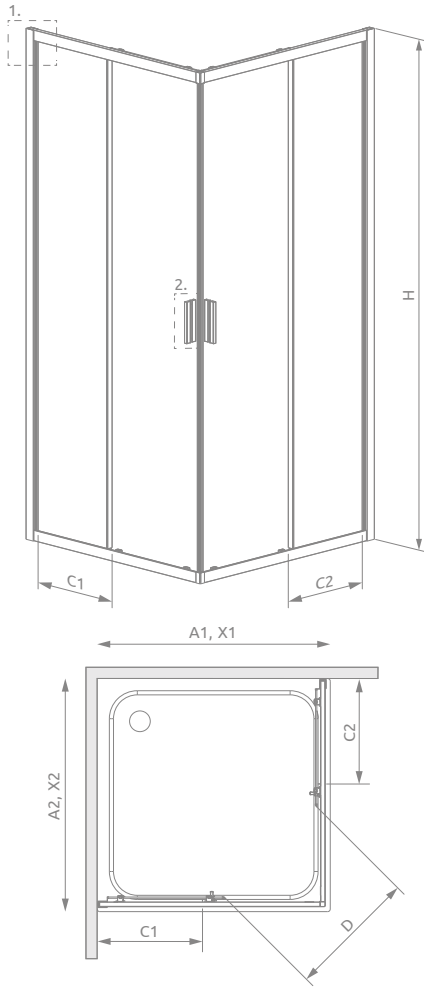

## SYMMETRIC SHOWER ENCLOSURES

Model	Tray width (A)	Height (H)	TRANSPARENT GLASS	
			profile finish: <b>CHROME</b> Art. No.	profile finish: <b>BLACK</b> Art. No.
C 80×80	800×800	1900	10238080-01-01	10238080-54-01
C 90×90	900×900	1900	10239090-01-01	10239090-54-01

## ASYMMETRIC SHOWER ENCLOSURES

This is an universal shower enclosure. It possible to install it as a right or left version.

Model	Tray width (A)	Height (H)	TRANSPARENT GLASS	
			profile finish: <b>CHROME</b> Art. No.	profile finish: <b>BLACK</b> Art. No.
D 80×90	800×900	1900	10258090-01-01	10258090-54-01
D 80×100	800×1000	1900	10258010-01-01	10258010-54-01

# TECHNICAL DRAWINGS

Model	A1	A2	X1	X2	C1	C2	D	H
C 80×80	800	800	785-800	785-800	357-372	357-372	430	1900
C 90×90	900	900	885-900	885-900	407-422	407-422	500	1900
D 80×90	800	900	785-800	885-900	357-372	407-422	465	1900
D 80×100	800	1000	785-800	985-1000	357-372	457-472	500	1900

## NAVIGATION

Dimensions are given in mm.