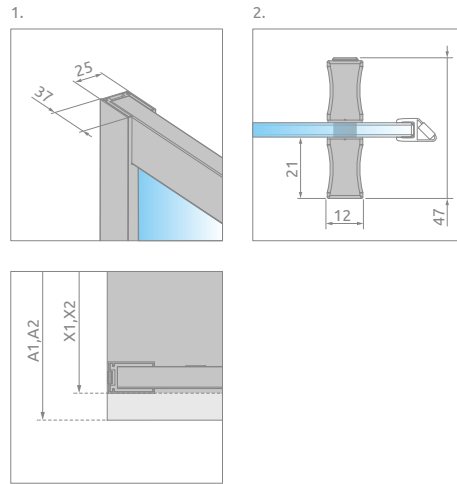

New

Alienta A/E

Alienta A + Argos A

Profile finish:

01 Chrome 54 Black

SYMMETRIC SHOWER ENCLOSURES

| Model | Tray width (A) | Height (H) | TRANSPARENT GLASS | |
|---------|----------------|------------|-------------------------------------------|------------------------------------------|
| | | | profile finish: CHROME Art. No. | profile finish: BLACK Art. No. |
| A 80×80 | 800×800 | 1900 | 10228080-01-01 | 10228080-54-01 |
| A 90×90 | 900×900 | 1900 | 10229090-01-01 | 10229090-54-01 |

ASYMMETRIC SHOWER ENCLOSURES

This is an universal shower enclosure. It possible to install it as a right or left version.

| Model | Tray width (A) | Height (H) | TRANSPARENT GLASS |
|----------|----------------|------------|-------------------|
| | | | Art. No. |
| E 80×90 | 800×900 | 1900 | 10248090-01-01 |
| E 80×100 | 800×1000 | 1900 | 10248010-01-01 |

TECHNICAL DRAWINGS

| Model | A1 | A2 | X1 | X2 | C1 | C2 | D | H |
|----------|-----|------|---------|----------|---------|---------|-----|------|
| A 80×80 | 800 | 800 | 785-800 | 785-800 | 265-280 | 265-280 | 475 | 1900 |
| A 90×90 | 900 | 900 | 885-900 | 885-900 | 365-380 | 365-380 | 560 | 1900 |
| E 80×90 | 800 | 900 | 785-800 | 885-900 | 265-280 | 365-380 | 515 | 1900 |
| E 80×100 | 800 | 1000 | 785-800 | 985-1000 | 265-280 | 465-480 | 515 | 1900 |

NAVIGATION

Dimensions are given in mm.