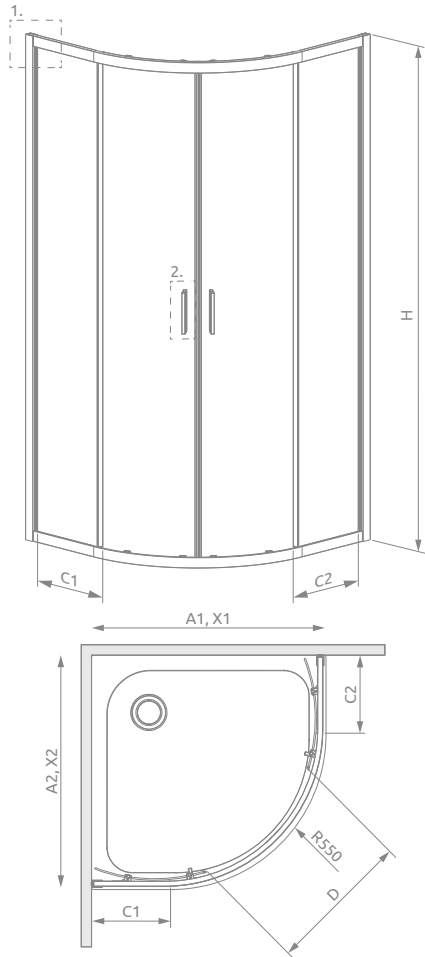

New

Alienta A/E

Alienta A + Argos A

Profile finish:

01 Chrome 54 Black

SYMMETRIC SHOWER ENCLOSURES

| Model | Tray width (A) | Height (H) | TRANSPARENT GLASS | |
|---------|----------------|------------|-------------------------------------------|------------------------------------------|
| | | | profile finish: CHROME Art. No. | profile finish: BLACK Art. No. |
| A 80×80 | 800×800 | 1900 | 10228080-01-01 | 10228080-54-01 |
| A 90×90 | 900×900 | 1900 | 10229090-01-01 | 10229090-54-01 |

ASYMMETRIC SHOWER ENCLOSURES

This is an universal shower enclosure. It possible to install it as a right or left version.

| Model | Tray width (A) | Height (H) | TRANSPARENT GLASS |
|----------|----------------|------------|-------------------|
| | | | Art. No. |
| E 80×90 | 800×900 | 1900 | 10248090-01-01 |
| E 80×100 | 800×1000 | 1900 | 10248010-01-01 |

TECHNICAL DRAWINGS

| Model | A1 | A2 | X1 | X2 | C1 | C2 | D | H |
|----------|-----|------|---------|----------|---------|---------|-----|------|
| A 80×80 | 800 | 800 | 785-800 | 785-800 | 265-280 | 265-280 | 475 | 1900 |
| A 90×90 | 900 | 900 | 885-900 | 885-900 | 365-380 | 365-380 | 560 | 1900 |
| E 80×90 | 800 | 900 | 785-800 | 885-900 | 265-280 | 365-380 | 515 | 1900 |
| E 80×100 | 800 | 1000 | 785-800 | 985-1000 | 265-280 | 465-480 | 515 | 1900 |

NAVIGATION

Dimensions are given in mm.