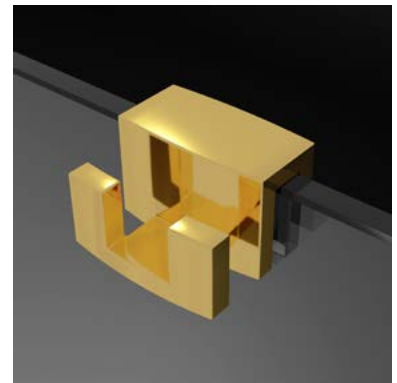

SQUEEGEE

Universal squeegee to wipe away water and vapour from shower enclosures, ceramic tiles and mirrors.
Set consists of squeegee and hanger. Installation of the squeegee handle does not require drilling holes.

Chrome, Art. No.: **SR-003-01** Black, Art. No.: **SR-003-54** Gold, Art. No.: **SR-003-09**

HANGER

Usefull hanger intended to fix on the 6 mm and 8 mm glass in profileless cabins

Chrome, Art. No.: **WR-001**

Black, Art. No.: **WR-054**

Gold, Art. No.: **WR-009**