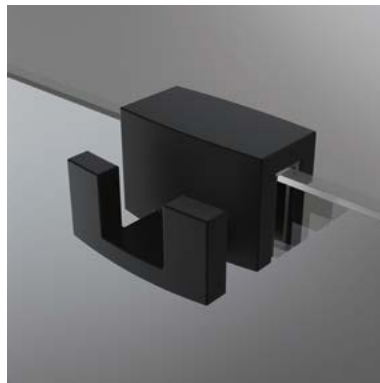

SQUEEGEE

Universal squeegee to wipe away water and vapour from shower enclosures, ceramic tiles and mirrors.
Set consists of squeegee and hanger. Installation of the squeegee handle does not require drilling holes.

Chrome, Art. No.: **SR-003-01** Black, Art. No.: **SR-003-54** Gold, Art. No.: **SR-003-09**

HANGER

Usefull hanger intended to fix on the 6 mm and 8 mm glass in profileless cabins

Chrome, Art. No.: **WR-001**