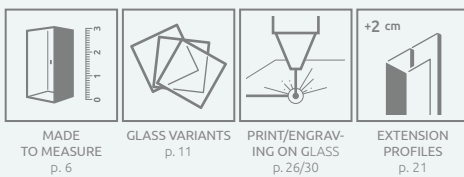

ADDITIONAL OPTIONS

Extension profiles	profile finish: CHROME Art. No.	profile finish: BLACK Art. No.
Profile + 2 cm*	P01-293199801	P01-293199854

* possibility of connecting extension profiles