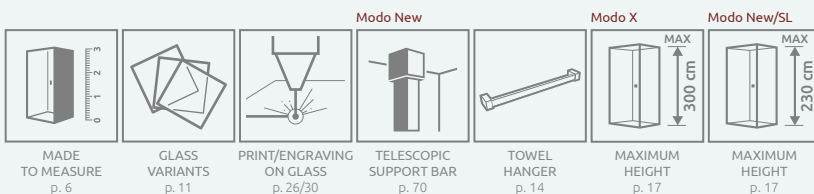

ADDITIONAL OPTIONS

Telescopic support bar	For glass	Height	Colour	Art. No.
	8 mm	max 3000 mm		WD-008-02
				WD-008-02-54