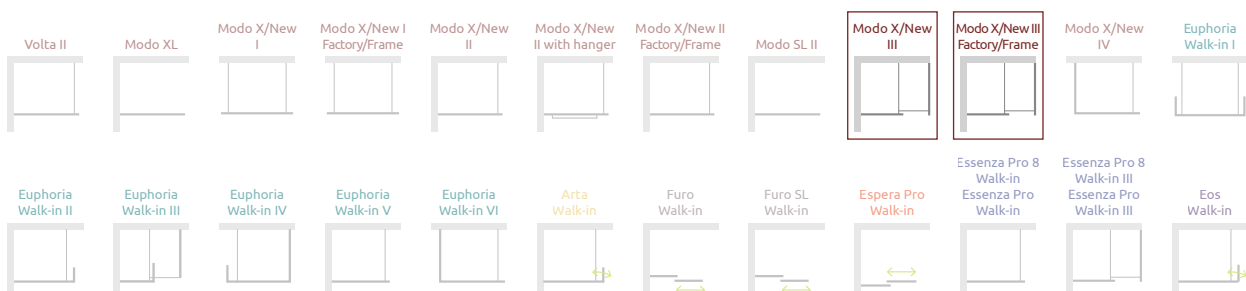

It is possible to order the width of the Sidewall S2 > 125.

For Modo SL III, technical drawings and dimensions are available at www.radaway.eu

ADDITIONAL OPTIONS

Telescopic support bar	For glass	Height	Colour	Art. No.
	8 mm	max 3000 mm		WD-008-02
				WD-008-02-54

NAVIGATION

Dimensions are given in mm.