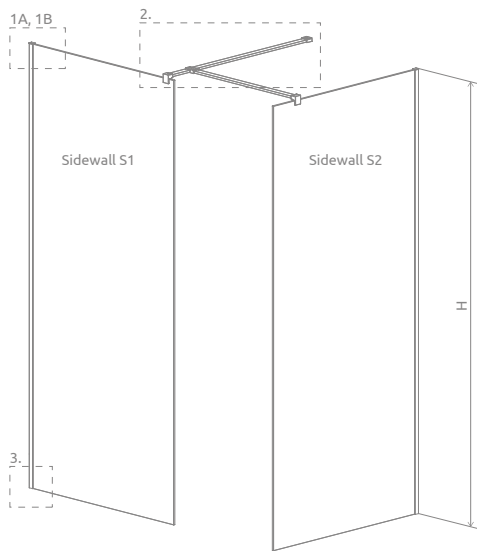

Modo SL III

To place an order for Modo SL III, please specify 2 article numbers: two Modo SL II walls available on page 48.

TECHNICAL DRAWINGS

It is possible to create a shower enclosure with a fixed, L-shaped sidewall SW 300 mm wide. It can be matched with 8mm glass only. In this case, when ordering, please also specify the sidewall index number: chrome - 388000-01-01, black - 388000-54-01.

It is possible to order the width of the Sidewall S2 > 125.

For Modo SL III, technical drawings and dimensions are available at www.radaway.eu

ADDITIONAL OPTIONS

Telescopic support bar	For glass	Height	Colour	Art. No.
	8 mm	max 3000 mm		WD-008-02
				WD-008-02-54

NAVIGATION

Dimensions are given in mm.