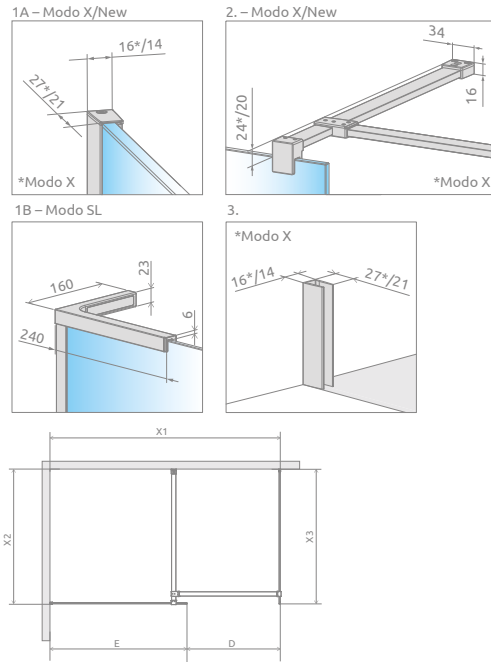

Modo X III (Factory/Frame) / Modo New III (Factory/Frame)

To place an order for Modo X III (Factory/Frame) or Modo New III (Factory/Frame), please specify 3 article numbers: two Modo (X/New) II (Factory/Frame) walls available on page 46 and a connector support bar in black. Connector of support bars

Modo SL III

To place an order for Modo SL III, please specify 2 article numbers: two Modo SL II walls available on page 48.

TECHNICAL DRAWINGS

It is possible to create a shower enclosure with a fixed, L-shaped sidewall SW 300 mm wide. It can be matched with 8mm glass only. In this case, when ordering, please also specify the sidewall index number: chrome - 388000-01-01, black - 388000-54-01.