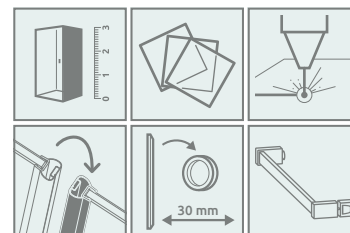

ADDITIONAL OPTIONS

Profile finish:

Glossy:

Matte:

01 Chrome

09 Gold

54 Black

Brushed:

91 Nickel

99 Gold

92 GunMetal

93 Copper

Bathroom screen consists of 2 parts: door and front wall.
Please specify all the article numbers when making an order.

In the article number, the symbol "XX" should be replaced with the symbol of the selected colour: 09, 91, 92, 93, 99

Model	Element	TRANSPARENT GLASS		
		profile finish: CHROME Art. No.	profile finish: BLACK Art. No.	Art. No.
SL PND II 100 L	PND II door 538 L	10309538-01-01L	10309538-54-01L	10309538-XX-01L
	Front wall PN 494	10112494-01-01	10112494-01-01	10112494-01-01
SL PND II 100 R	PND II door 538 R	10309538-01-01R	10309538-54-01R	10309538-XX-01R
	Front wall PN 494	10112494-01-01	10112494-01-01	10112494-01-01
SL PND II 110 L	PND II door 588 L	10309588-01-01L	10309588-54-01L	10309588-XX-01L
	Front wall PN 544	10112544-01-01	10112544-01-01	10112544-01-01
SL PND II 110 R	PND II door 588 R	10309588-01-01R	10309588-54-01R	10309588-XX-01R
	Front wall PN 544	10112544-01-01	10112544-01-01	10112544-01-01
SL PND II 120 L	PND II door 638 L	10309638-01-01L	10309638-54-01L	10309638-XX-01L
	Front wall PN 594	10112594-01-01	10112594-01-01	10112594-01-01
SL PND II 120 R	PND II door 638 R	10309638-01-01R	10309638-54-01R	10309638-XX-01R
	Front wall PN 594	10112594-01-01	10112594-01-01	10112594-01-01