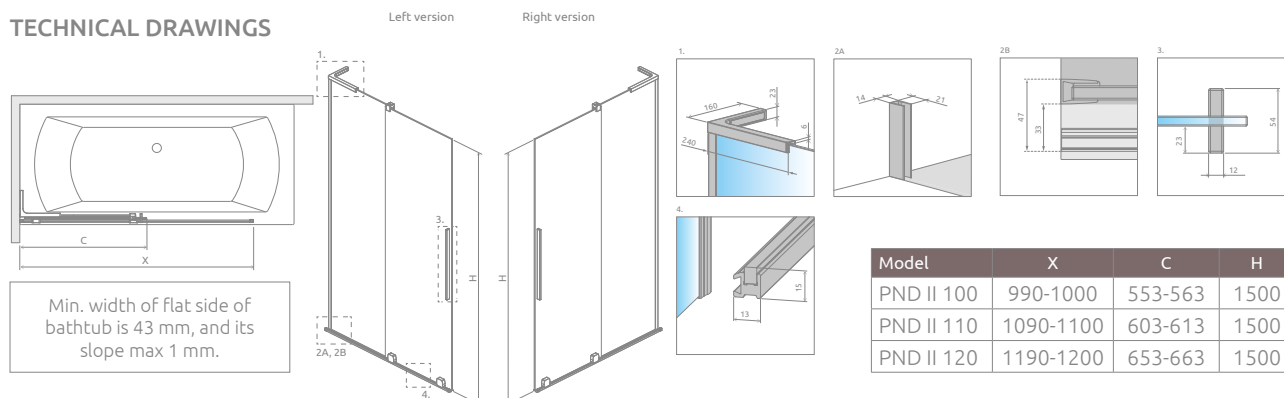

Brushed:

91 Nickel

99 Gold

92 GunMetal

93 Copper

Bathroom screen consists of 2 parts: door and front wall.
Please specify all the article numbers when making an order.

In the article number, the symbol "XX" should be replaced with the symbol of the selected colour: 09, 91, 92, 93, 99

Model	Element	TRANSPARENT GLASS		
		profile finish: CHROME Art. No.	profile finish: BLACK Art. No.	Art. No.
SL PND II 100 L	PND II door 538 L	10309538-01-01L	10309538-54-01L	10309538-XX-01L
	Front wall PN 494	10112494-01-01	10112494-01-01	10112494-01-01
SL PND II 100 R	PND II door 538 R	10309538-01-01R	10309538-54-01R	10309538-XX-01R
	Front wall PN 494	10112494-01-01	10112494-01-01	10112494-01-01
SL PND II 110 L	PND II door 588 L	10309588-01-01L	10309588-54-01L	10309588-XX-01L
	Front wall PN 544	10112544-01-01	10112544-01-01	10112544-01-01
SL PND II 110 R	PND II door 588 R	10309588-01-01R	10309588-54-01R	10309588-XX-01R
	Front wall PN 544	10112544-01-01	10112544-01-01	10112544-01-01
SL PND II 120 L	PND II door 638 L	10309638-01-01L	10309638-54-01L	10309638-XX-01L
	Front wall PN 594	10112594-01-01	10112594-01-01	10112594-01-01
SL PND II 120 R	PND II door 638 R	10309638-01-01R	10309638-54-01R	10309638-XX-01R
	Front wall PN 594	10112594-01-01	10112594-01-01	10112594-01-01

TECHNICAL DRAWINGS

Model	X	C	H
PND II 100	990-1000	553-563	1500
PND II 110	1090-1100	603-613	1500
PND II 120	1190-1200	653-663	1500

Dimensions are given in mm.