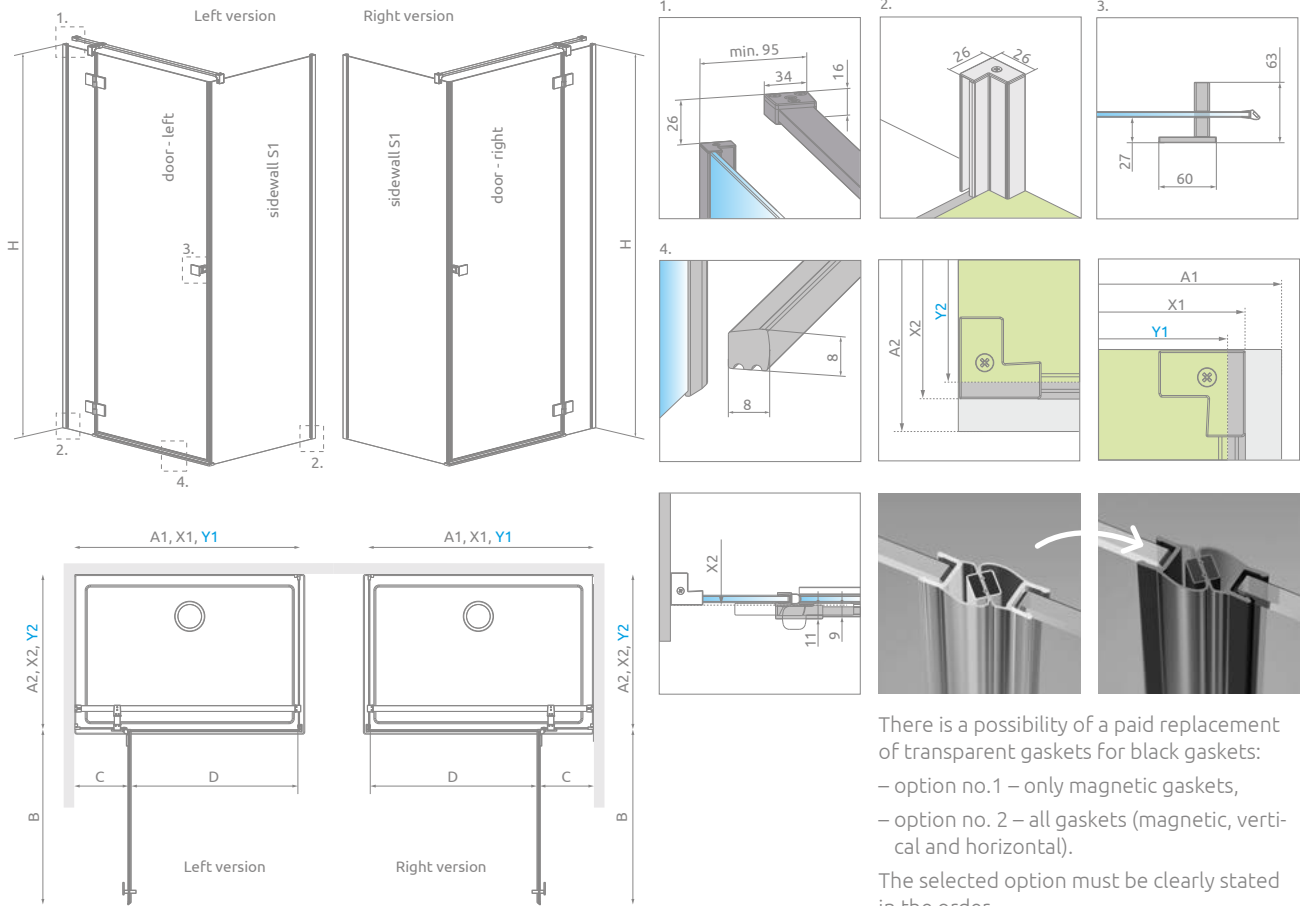

TECHNICAL DRAWINGS

There is a possibility of a paid replacement of transparent gaskets for black gaskets:

- option no.1 – only magnetic gaskets,
- option no. 2 – all gaskets (magnetic, vertical and horizontal).

The selected option must be clearly stated in the order.

Door	A1	X1	Y1	B	C	D	H
KDJ 80	800	772-787	767-782	540	253-268	505	2000
KDJ 90	900	872-887	867-882	640	253-268	605	2000
KDJ 100	1000	972-987	967-982	640	353-368	605	2000
KDJ 110	1100	1072-1087	1067-1082	840	253-268	805	2000
KDJ 120	1200	1172-1187	1167-1182	840	353-368	805	2000

Sidewall S1	A2	X2	Y2
S1 70	700	672-687	667-682
S1 75	750	722-737	717-732
S1 80	800	772-787	767-782
S1 90	900	872-887	867-882
S1 100	1000	972-987	967-982
S1 110	1100	1072-1087	1067-1082
S1 120	1200	1172-1187	1167-1182