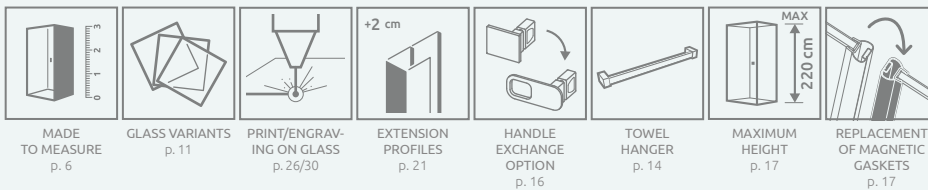

ADDITIONAL OPTIONS

Extension profiles	Art. No.	Chrome	Black	
		Profile + 2 cm*	P01-276200001	P01-276200054

* possibility of connecting extension profiles